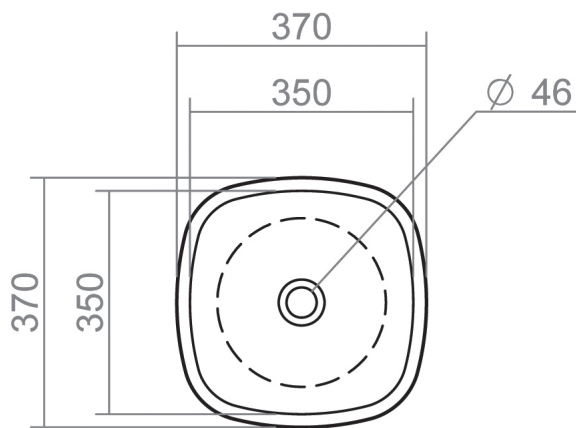

ASCOT COLLECTION

370mm countertop basin

Silverdale Ltd
Silverdale Road,
Newcastle Under Lyme,
Staffordshire,
ST5 6EH.

Telephone: 01782 717 175 Facsimile: 01782 717 166

Email: sales@silverdalebathrooms.co.uk