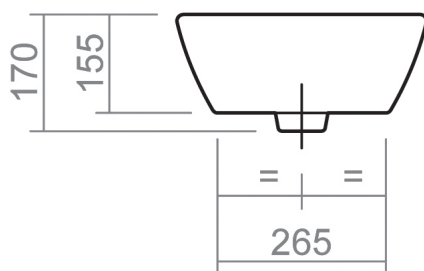

ASCOT COLLECTION

370mm countertop basin

Silverdale Ltd
Silverdale Road,
Newcastle Under Lyme,
Staffordshire,
ST5 6EH.

Telephone: 01782 717 175 Facsimile: 01782 717 166

Email: sales@silverdalebathrooms.co.uk