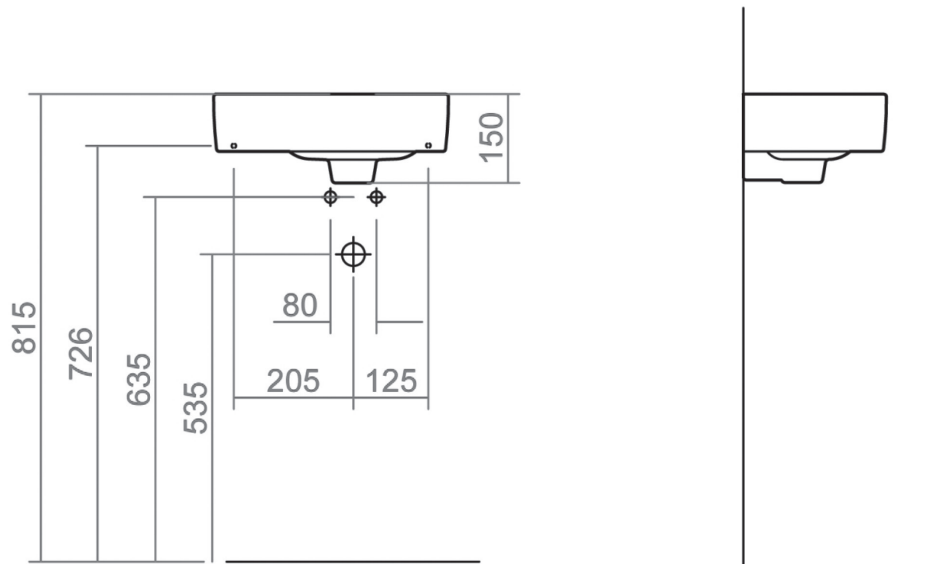

410mm micro basin (Left hand)

Silverdale Ltd.
Silverdale Road,
Newcastle Under Lyme,
Staffordshire,
ST5 6EH.

Telephone: 01782 717 175 Facsimile: 01782 717 166

Email: sales@silverdalebathrooms.co.uk

www.silverdalebathrooms.co.uk