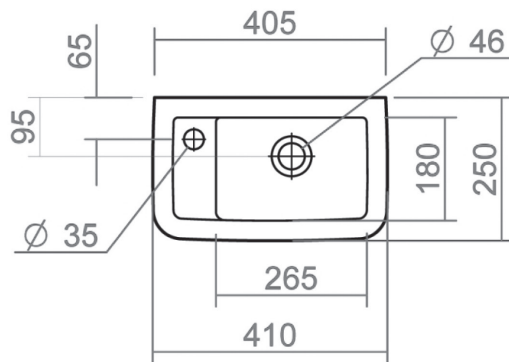

410mm micro basin (Left hand)

Silverdale Ltd.
Silverdale Road,
Newcastle Under Lyme,
Staffordshire,
ST5 6EH.

Telephone: 01782 717 175 Facsimile: 01782 717 166

Email: sales@silverdalebathrooms.co.uk

www.silverdalebathrooms.co.uk