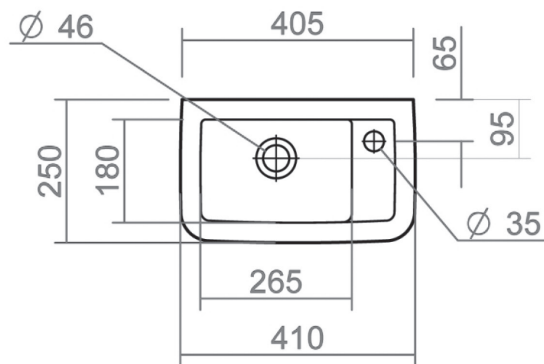

HENLEY COLLECTION

410mm micro basin (Right hand)

Silverdale Ltd.
Silverdale Road,
Newcastle Under Lyme,
Staffordshire,
ST5 6EH.

Telephone: 01782 717 175 Facsimile: 01782 717 166

Email: sales@silverdalebathrooms.co.uk