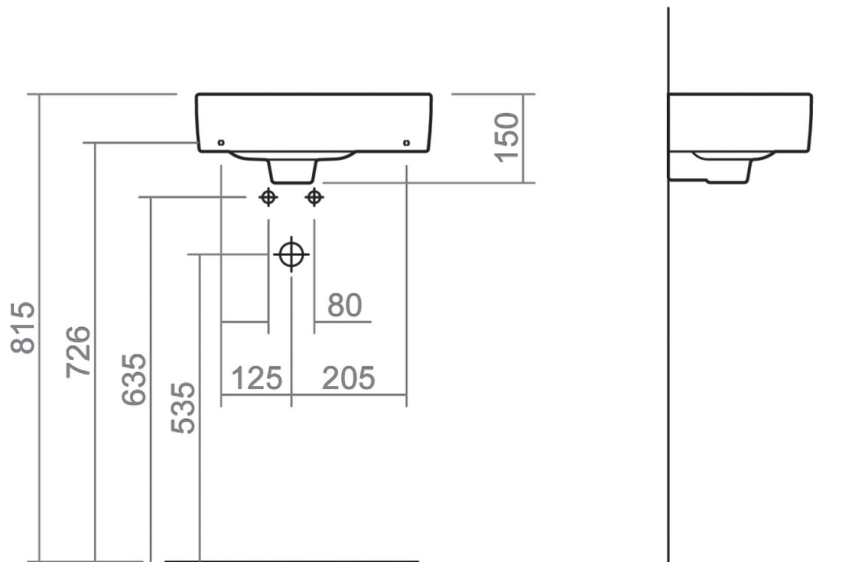

HENLEY COLLECTION

410mm micro basin (Right hand)

Silverdale Ltd.
Silverdale Road,
Newcastle Under Lyme,
Staffordshire,
ST5 6EH.

Telephone: 01782 717 175 Facsimile: 01782 717 166

Email: sales@silverdalebathrooms.co.uk