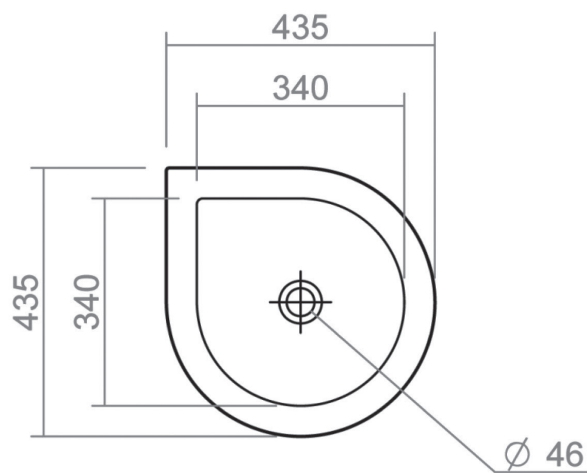

RICHMOND COLLECTION

435mm teardrop countertop basin

Silverdale Ltd
Silverdale Road,
Newcastle Under Lyme,
Staffordshire,
ST5 6EH.

Telephone: 01782 717 175 Facsimile: 01782 717 166

Email: sales@silverdalebathrooms.co.uk