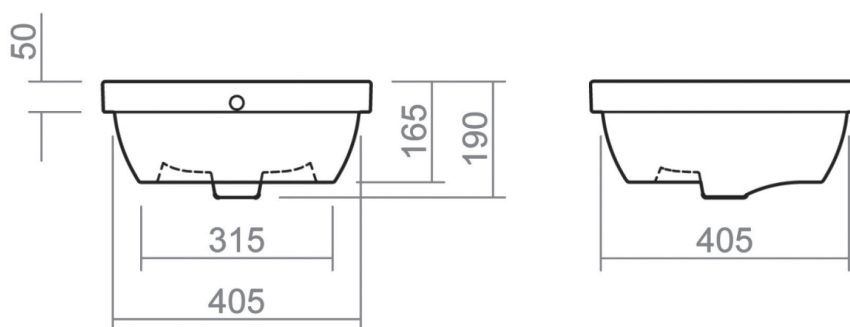

RICHMOND COLLECTION

435mm teardrop countertop basin

Silverdale Ltd
Silverdale Road,
Newcastle Under Lyme,
Staffordshire,
ST5 6EH.

Telephone: 01782 717 175 Facsimile: 01782 717 166

Email: sales@silverdalebathrooms.co.uk