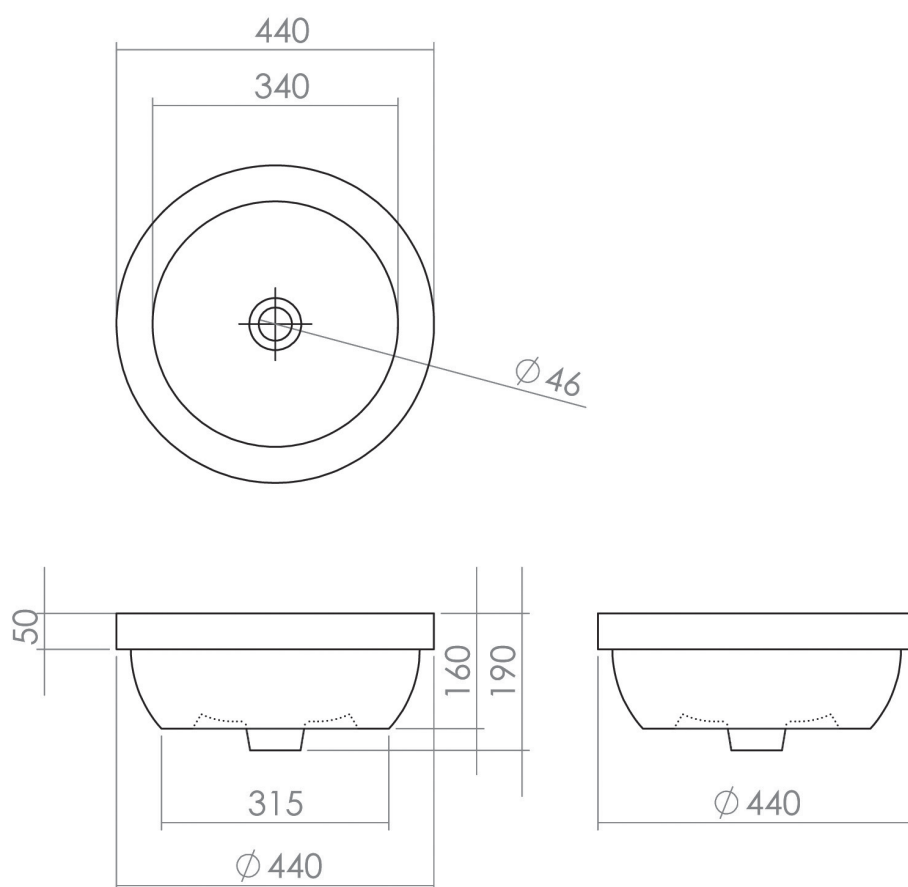

RICHMOND COLLECTION

440mm round countertop basin

Silverdale Ltd
Silverdale Road,
Newcastle Under Lyme,
Staffordshire,
ST5 6EH.

Telephone: 01782 717 175 Facsimile: 01782 717 166

Email: sales@silverdalebathrooms.co.uk