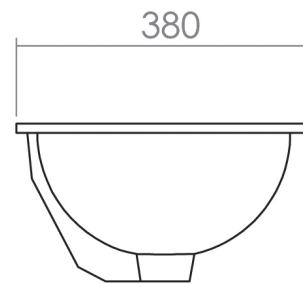

OXBRIDGE COLLECTION

SILVERDALE
GREAT BRITAIN

440mm undermounted basin

Silverdale Ltd
Silverdale Road,
Newcastle Under Lyme,
Staffordshire,
ST5 6EH.

Telephone: 01782 717 175 Facsimile: 01782 717 166

Email: sales@silverdalebathrooms.co.uk