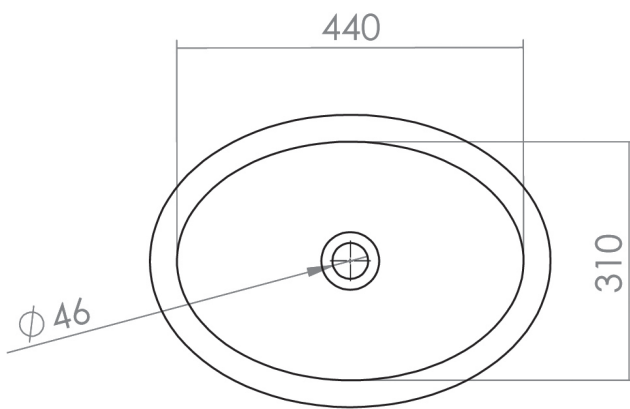

OXBRIDGE COLLECTION

SILVERDALE
GREAT BRITAIN

440mm undermounted basin

Silverdale Ltd
Silverdale Road,
Newcastle Under Lyme,
Staffordshire,
ST5 6EH.

Telephone: 01782 717 175 Facsimile: 01782 717 166

Email: sales@silverdalebathrooms.co.uk