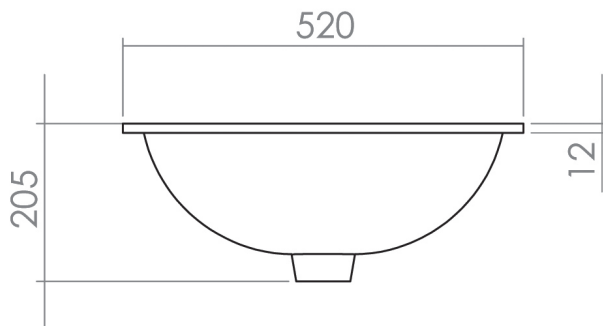

OXBRIDGE COLLECTION

SILVERDALE
GREAT BRITAIN

440mm undermounted basin

Silverdale Ltd
Silverdale Road,
Newcastle Under Lyme,
Staffordshire,
ST5 6EH.

Telephone: 01782 717 175 Facsimile: 01782 717 166

Email: sales@silverdalebathrooms.co.uk