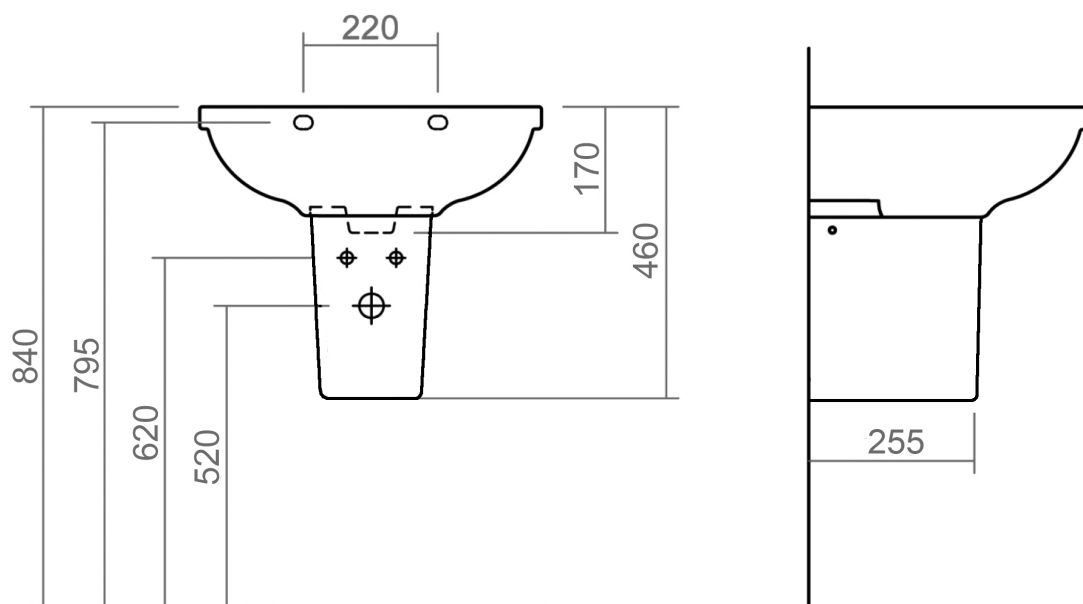

THAMES

COLLECTION

450mm Cloakroom semi pedestal

Silverdale Ltd
Silverdale Road,
Newcastle Under Lyme,
Staffordshire,
ST5 6EH.
Telephone: 01782 717 175 Facsimile: 01782 717 166
Email: sales@silverdalebathrooms.co.uk
www.silverdalebathrooms.co.uk