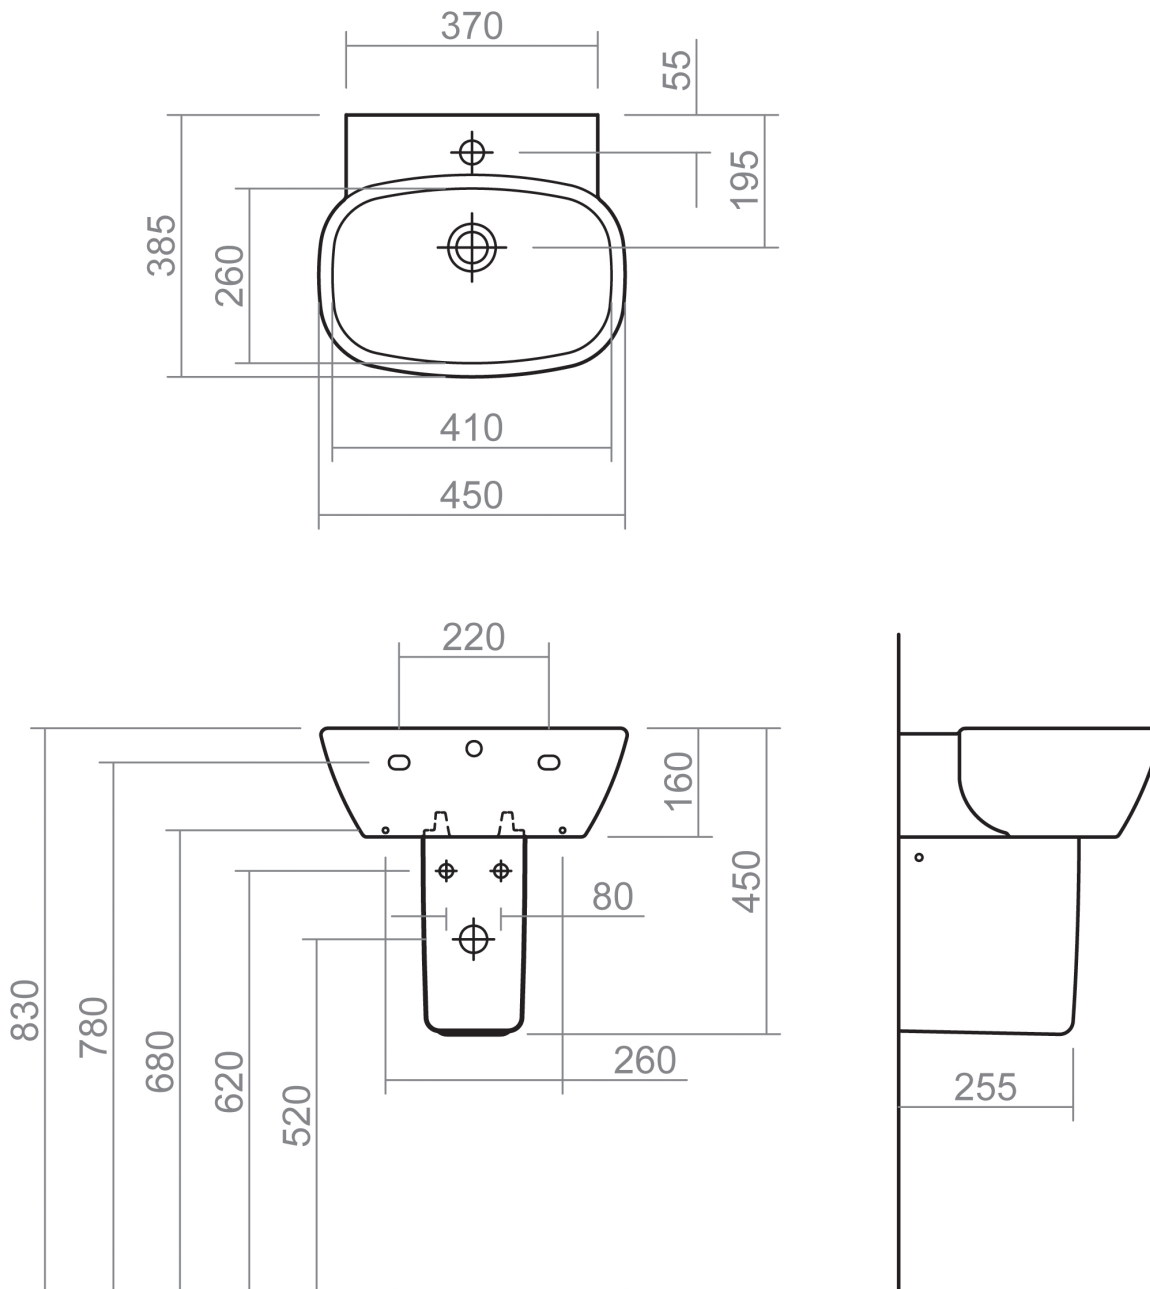

ASCOT COLLECTION

SILVERDALE
GREAT BRITAIN

450mm cloakroom basin

Silverdale Ltd
Silverdale Road,
Newcastle Under Lyme,
Staffordshire,
ST5 6EH.

Telephone: 01782 717 175 Facsimile: 01782 717 166

Email: sales@silverdalebathrooms.co.uk