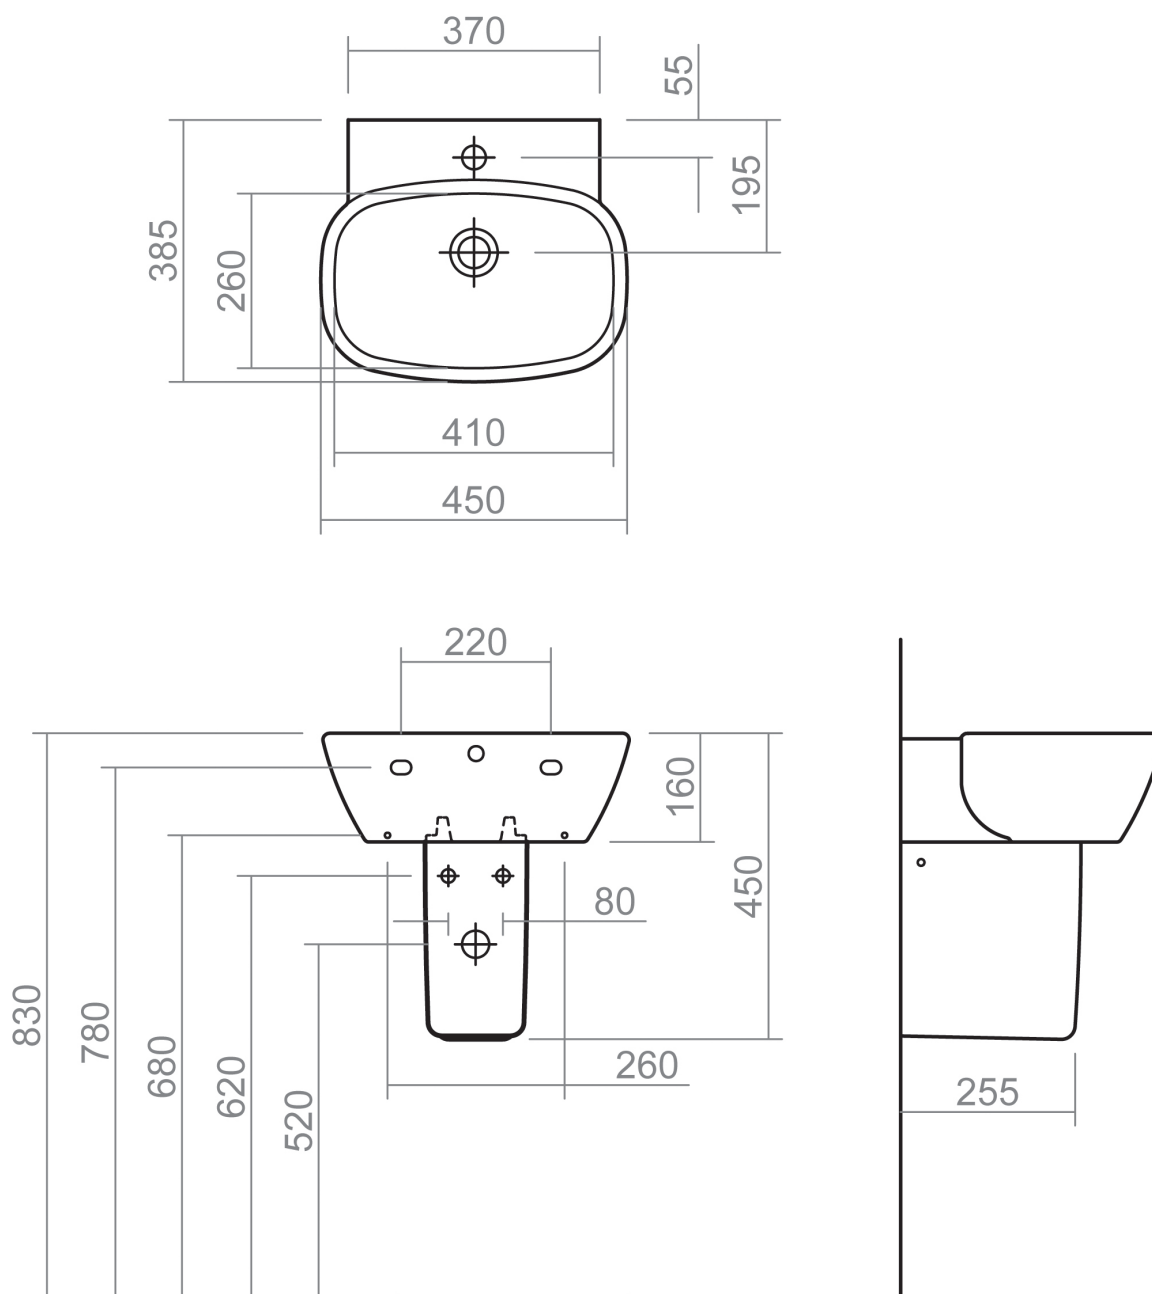

ASCOT COLLECTION

450mm cloakroom basin

Silverdale Ltd
Silverdale Road,
Newcastle Under Lyme,
Staffordshire,
ST5 6EH.

Telephone: 01782 717 175 Facsimile: 01782 717 166

Email: sales@silverdalebathrooms.co.uk