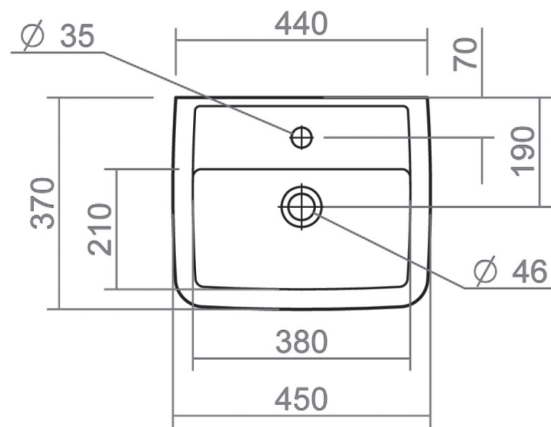

HENLEY COLLECTION

450mm cloakroom basin with full pedestal

Silverdale Ltd.
Silverdale Road,
Newcastle Under Lyme,
Staffordshire,
ST5 6EH.

Telephone: 01782 717 175 Facsimile: 01782 717 166

Email: sales@silverdalebathrooms.co.uk