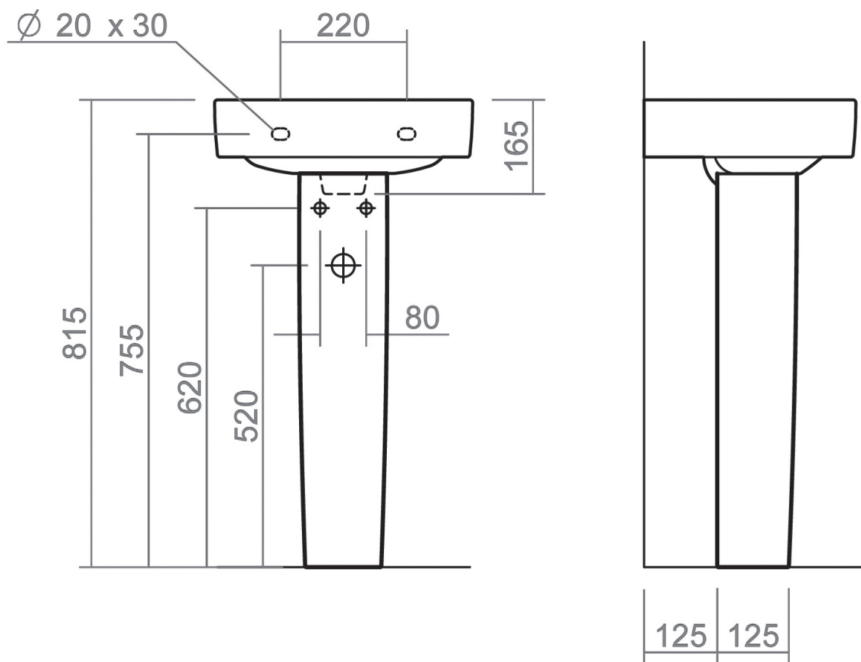

HENLEY COLLECTION

450mm cloakroom basin with full pedestal

Silverdale Ltd.
Silverdale Road,
Newcastle Under Lyme,
Staffordshire,
ST5 6EH.

Telephone: 01782 717 175 Facsimile: 01782 717 166

Email: sales@silverdalebathrooms.co.uk