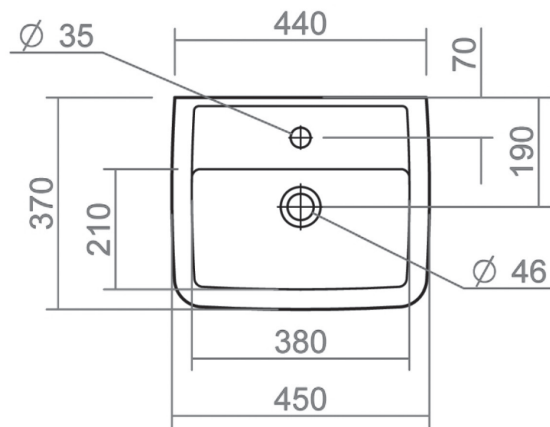

HENLEY

COLLECTION

450mm cloakroom basin with semi pedestal

Silverdale Ltd.
Silverdale Road,
Newcastle Under Lyme,
Staffordshire,
ST5 6EH.

Telephone: 01782 717 175 Facsimile: 01782 717 166

Email: sales@silverdalebathrooms.co.uk