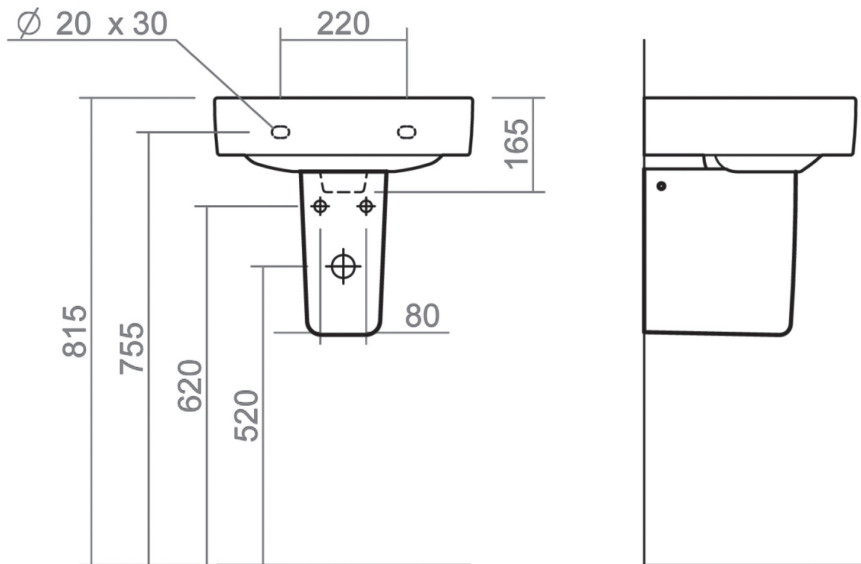

HENLEY

COLLECTION

450mm cloakroom basin with semi pedestal

Silverdale Ltd.
Silverdale Road,
Newcastle Under Lyme,
Staffordshire,
ST5 6EH.

Telephone: 01782 717 175 Facsimile: 01782 717 166

Email: sales@silverdalebathrooms.co.uk