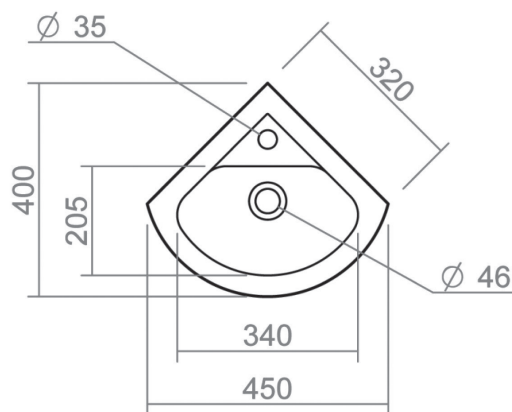

# RICHMOND COLLECTION

450mm corner basin

Silverdale Ltd  
Silverdale Road,  
Newcastle Under Lyme,  
Staffordshire,  
ST5 6EH.

Telephone: 01782 717 175 Facsimile: 01782 717 166

Email: [sales@silverdalebathrooms.co.uk](mailto:sales@silverdalebathrooms.co.uk)