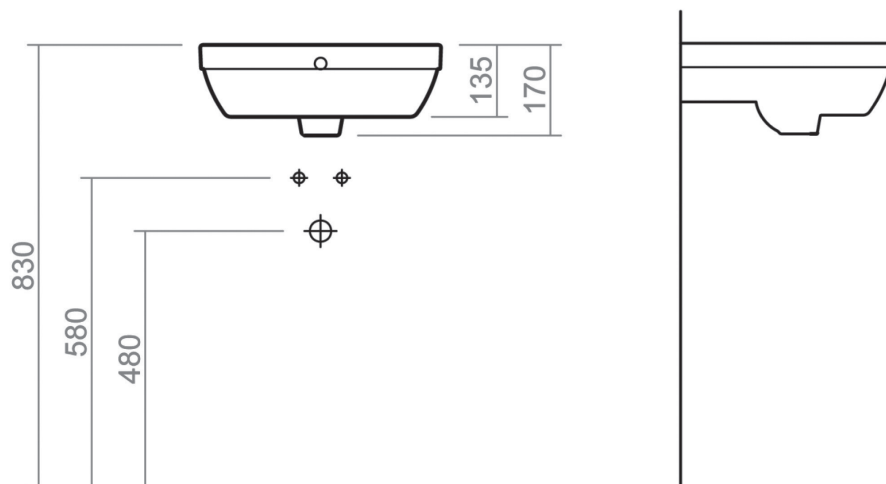

# RICHMOND COLLECTION

450mm corner basin

Silverdale Ltd  
Silverdale Road,  
Newcastle Under Lyme,  
Staffordshire,  
ST5 6EH.

Telephone: 01782 717 175 Facsimile: 01782 717 166

Email: [sales@silverdalebathrooms.co.uk](mailto:sales@silverdalebathrooms.co.uk)