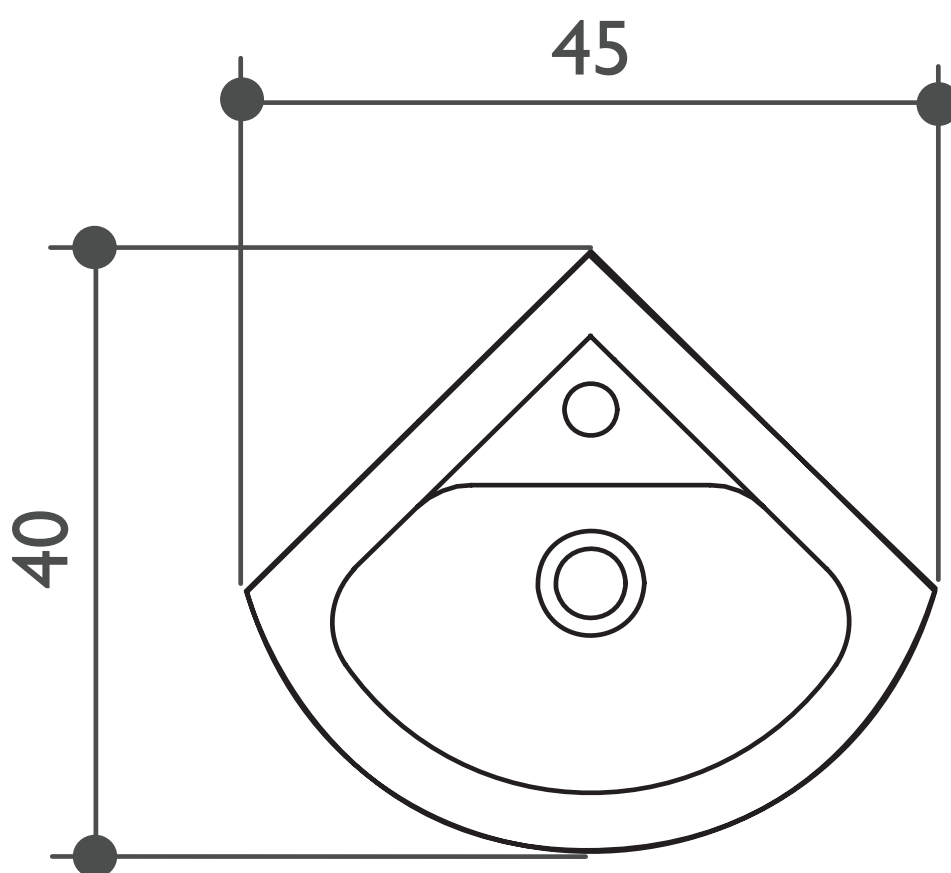

# THAMES

COLLECTION

450mm corner basin

Silverdale Ltd  
Silverdale Road,  
Newcastle Under Lyme,  
Staffordshire,  
ST5 6EH.

Telephone: 01782 717 175 Facsimile: 01782 717 166

Email: [sales@silverdalebathrooms.co.uk](mailto:sales@silverdalebathrooms.co.uk)