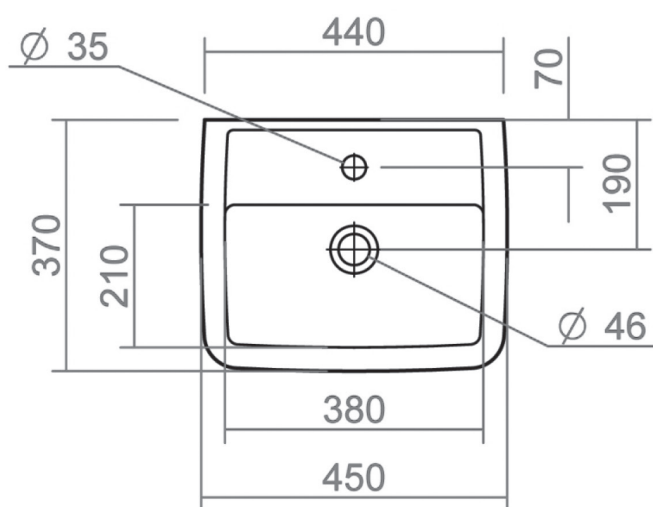

HENLEY

COLLECTION

450mm countertop basin

Silverdale Ltd
Silverdale Road,
Newcastle Under Lyme,
Staffordshire,
ST5 6EH.

Telephone: 01782 717 175 Facsimile: 01782 717 166

Email: sales@silverdalebathrooms.co.uk