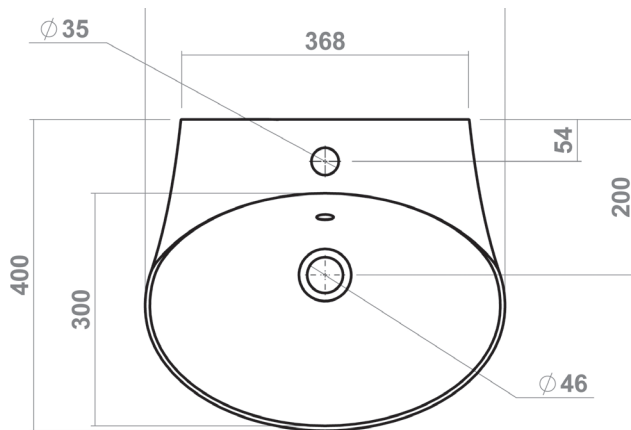

# OXBRIDGE COLLECTION

SILVERDALE  
GREAT BRITAIN

460mm cloakroom basin

N.B.  
Use 'Slimline Horizontal Waste'  
31560006

Silverdale Ltd  
Silverdale Road,  
Newcastle Under Lyme,  
Staffordshire,  
ST5 6EH.