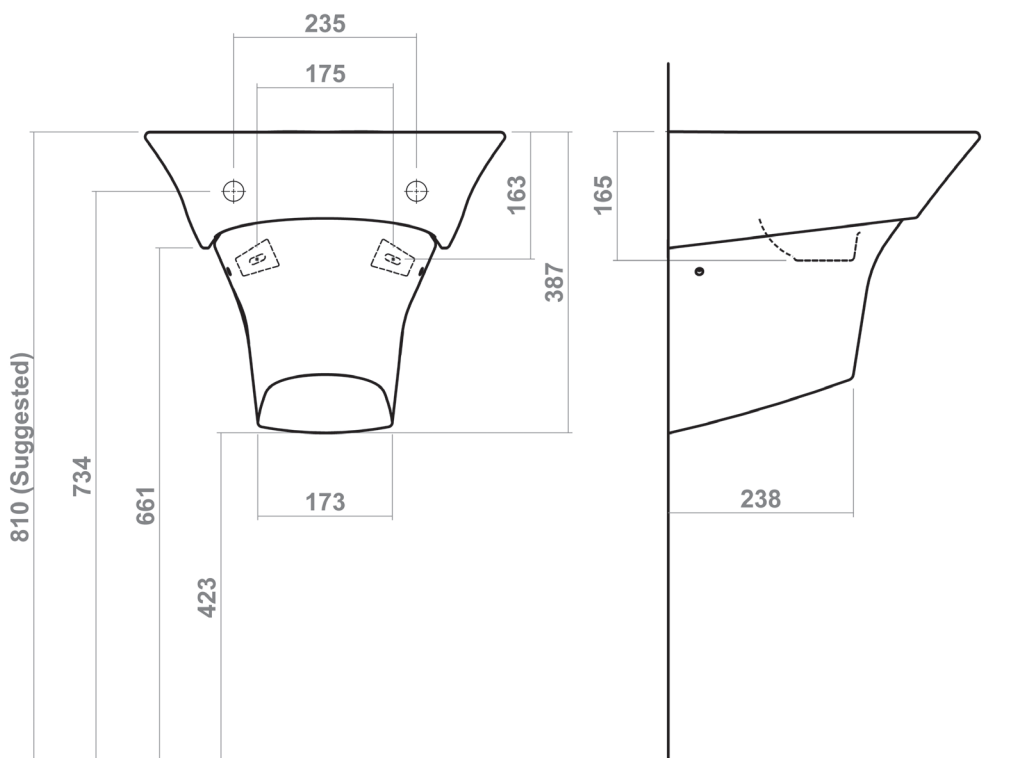

# OXBRIDGE COLLECTION

SILVERDALE  
GREAT BRITAIN

460mm cloakroom basin

N.B.  
Use 'Slimline Horizontal Waste'  
31560006

Silverdale Ltd  
Silverdale Road,  
Newcastle Under Lyme,  
Staffordshire,  
ST5 6EH.