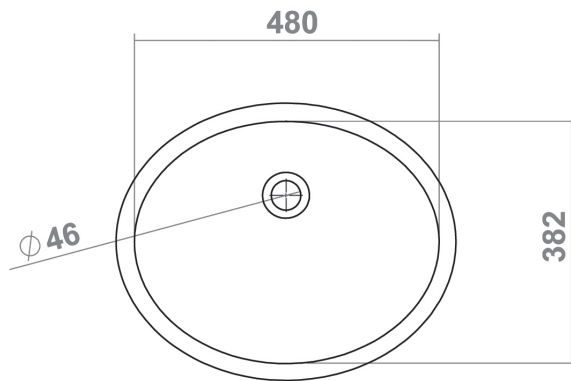

# OXBRIDGE COLLECTION

SILVERDALE  
GREAT BRITAIN

480mm undermounted basin

Silverdale Ltd  
Silverdale Road,  
Newcastle Under Lyme,  
Staffordshire,  
ST5 6EH.

Telephone: 01782 717 175 Facsimile: 01782 717 166