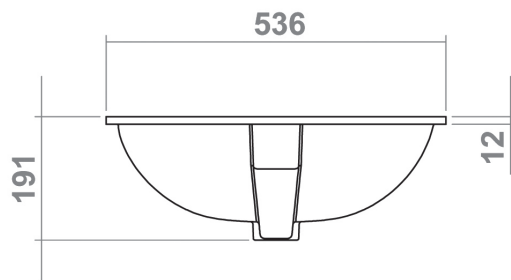

# OXBRIDGE COLLECTION

SILVERDALE  
GREAT BRITAIN

480mm undermounted basin

Silverdale Ltd  
Silverdale Road,  
Newcastle Under Lyme,  
Staffordshire,  
ST5 6EH.

Telephone: 01782 717 175 Facsimile: 01782 717 166