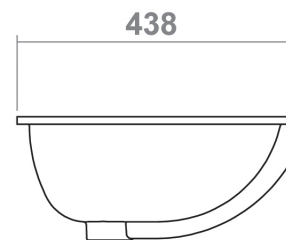

# OXBRIDGE COLLECTION

SILVERDALE  
GREAT BRITAIN

480mm undermounted basin

Silverdale Ltd  
Silverdale Road,  
Newcastle Under Lyme,  
Staffordshire,  
ST5 6EH.

Telephone: 01782 717 175 Facsimile: 01782 717 166