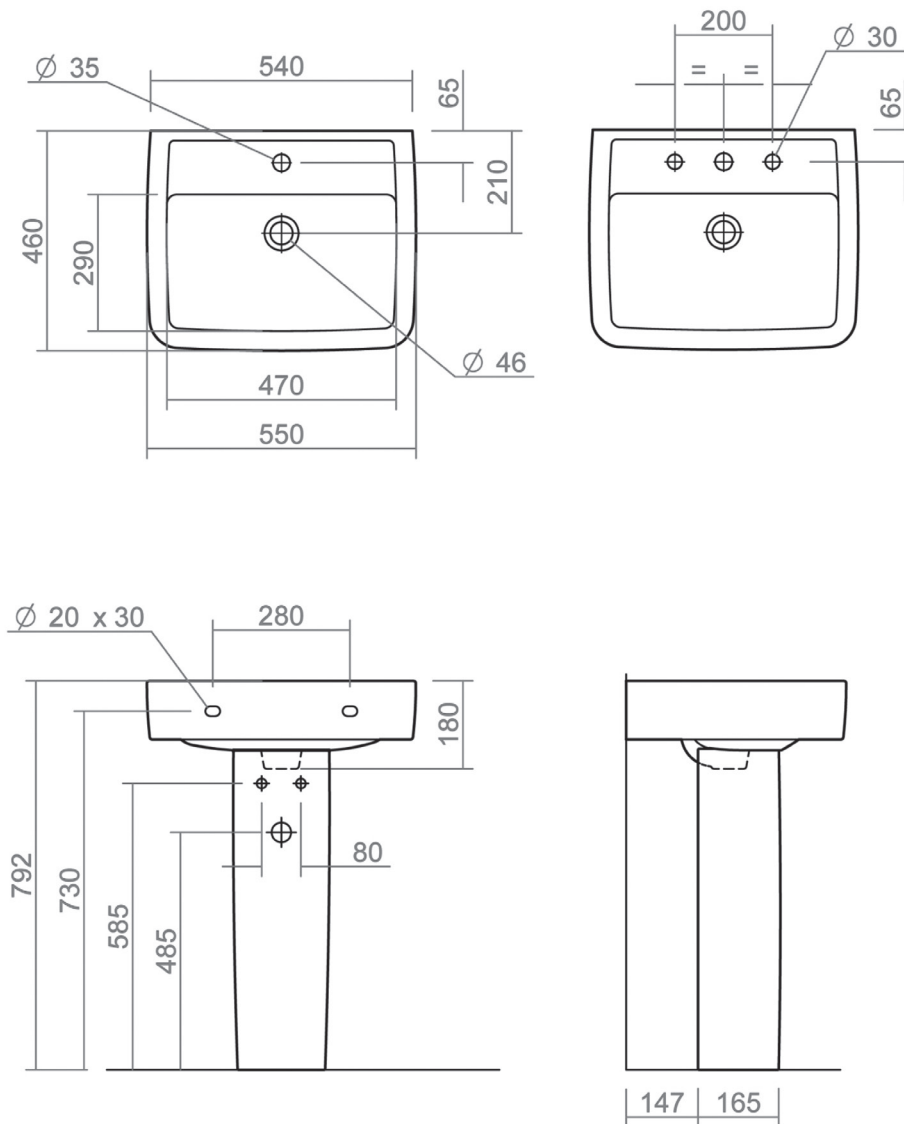

HENLEY COLLECTION

SILVERDALE
GREAT BRITAIN

550mm basin with Full tall pedestal

Silverdale Ltd
Silverdale Road,
Newcastle Under Lyme,
Staffordshire,
ST5 6EH.

Telephone: 01782 717 175 Facsimile: 01782 717 166