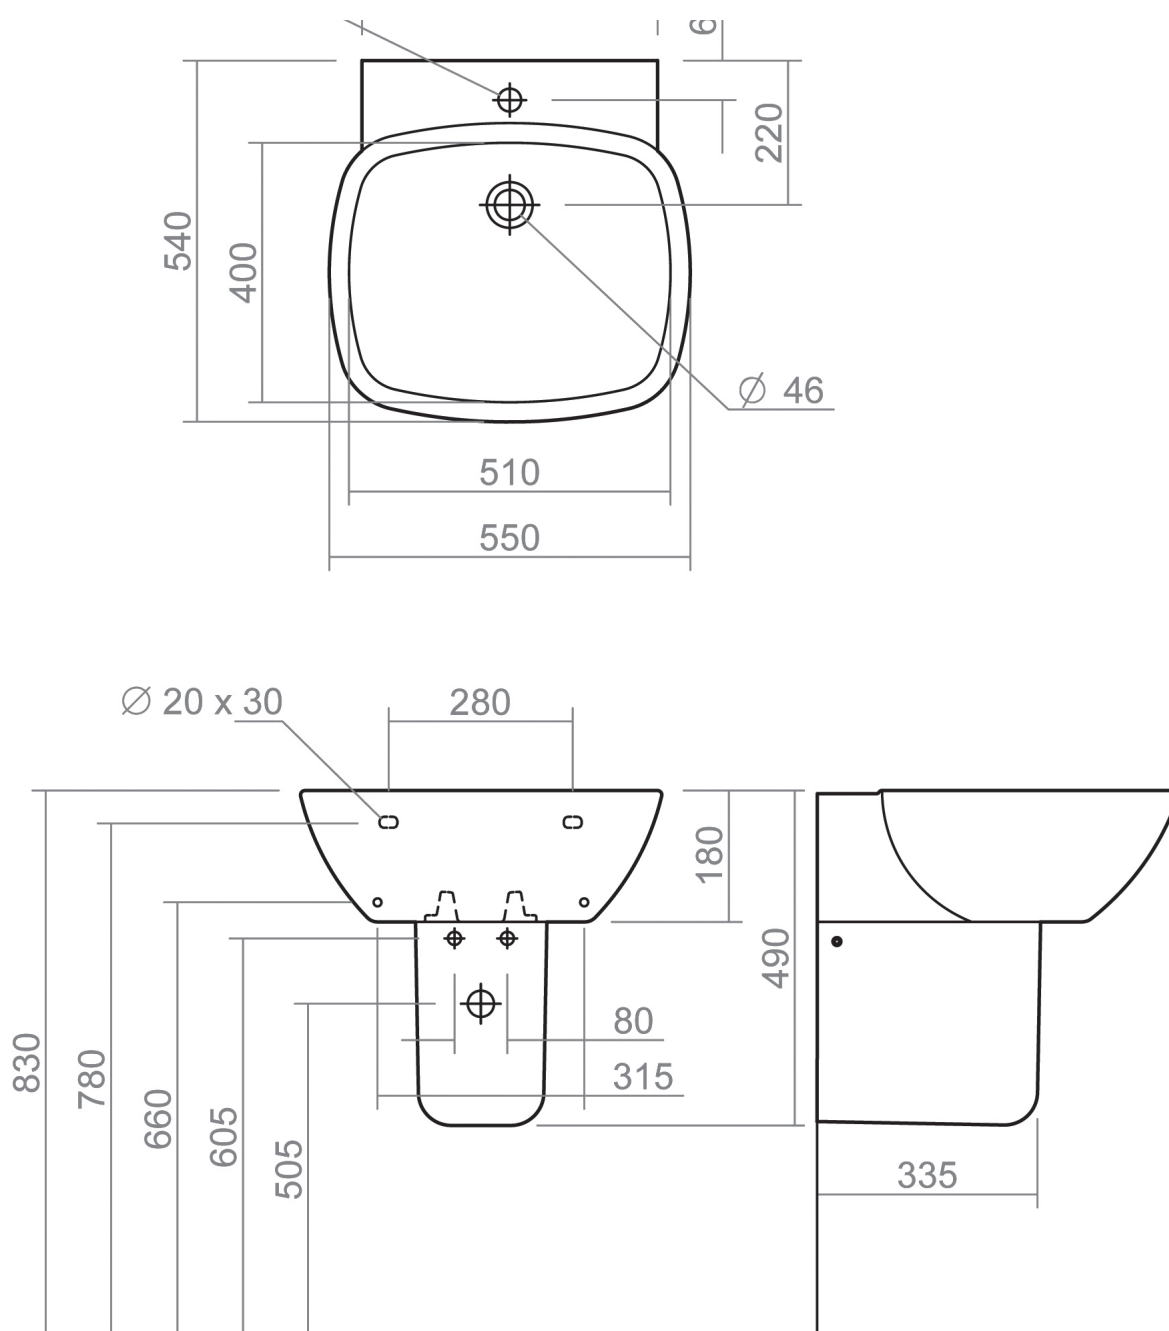

ASCOT COLLECTION

SILVERDALE
GREAT BRITAIN

550mm basin with Semi pedestal

Silverdale Ltd
Silverdale Road,
Newcastle Under Lyme,
Staffordshire,
ST5 6EH.

Telephone: 01782 717 175 Facsimile: 01782 717 166

Email: sales@silverdalebathrooms.co.uk