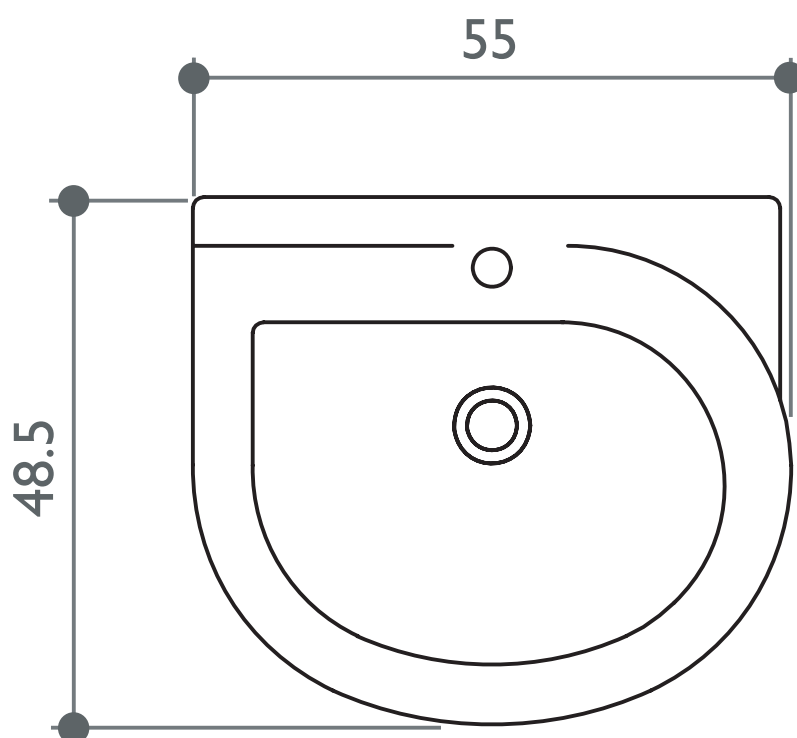

# RICHMOND COLLECTION

SILVERDALE  
GREAT BRITAIN

550mm basin

Silverdale Ltd  
Silverdale Road,  
Newcastle Under Lyme,  
Staffordshire,  
ST5 6EH.

Telephone: 01782 717 175 Facsimile: 01782 717 166

Email: [sales@silverdalebathrooms.co.uk](mailto:sales@silverdalebathrooms.co.uk)