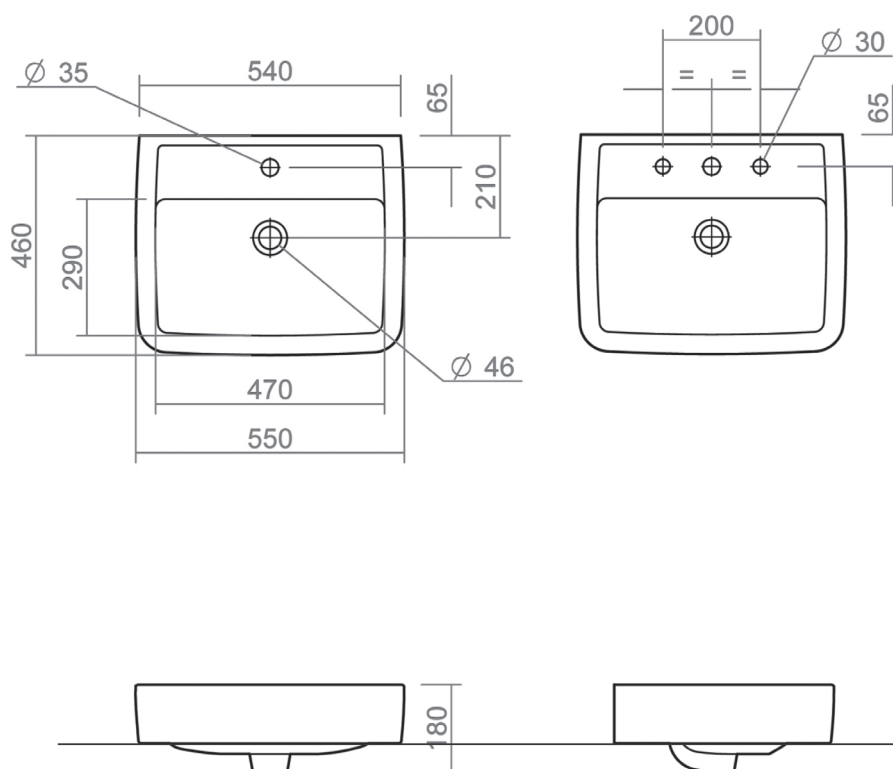

HENLEY COLLECTION

SILVERDALE
GREAT BRITAIN

550mm countertop basin

Silverdale Ltd
Silverdale Road,
Newcastle Under Lyme,
Staffordshire,
ST5 6EH.

Telephone: 01782 717 175 Facsimile: 01782 717 166

Email: sales@silverdalebathrooms.co.uk