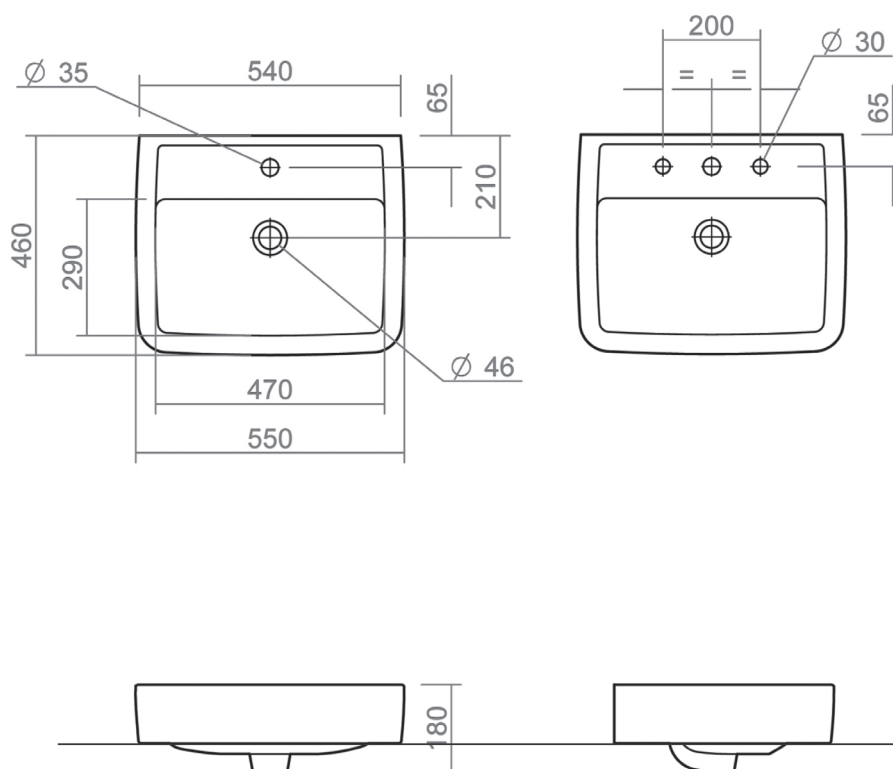

## COLLECTION

SILVERDALE  
GREAT BRITAIN

550mm countertop basin

Silverdale Ltd  
Silverdale Road,  
Newcastle Under Lyme,  
Staffordshire,  
ST5 6EH.

Telephone: 01782 717 175 Facsimile: 01782 717 166

Email: [sales@silverdalebathrooms.co.uk](mailto:sales@silverdalebathrooms.co.uk)