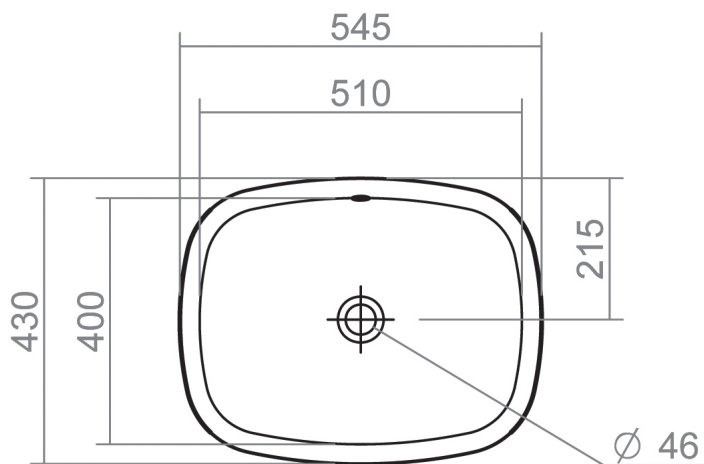

# ASCOT COLLECTION

550mm inset vanity basin

Silverdale Ltd  
Silverdale Road,  
Newcastle Under Lyme,  
Staffordshire,  
ST5 6EH.

Telephone: 01782 717 175 Facsimile: 01782 717 166

Email: [sales@silverdalebathrooms.co.uk](mailto:sales@silverdalebathrooms.co.uk)