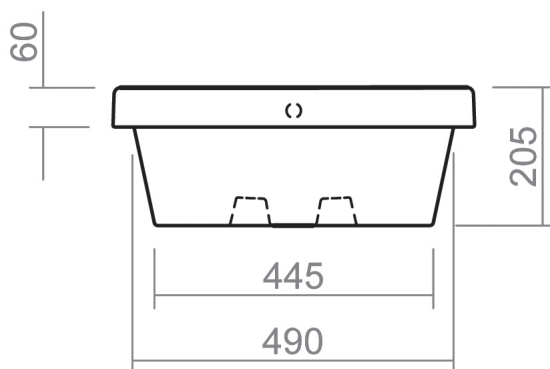

# ASCOT COLLECTION

550mm inset vanity basin

Silverdale Ltd  
Silverdale Road,  
Newcastle Under Lyme,  
Staffordshire,  
ST5 6EH.

Telephone: 01782 717 175 Facsimile: 01782 717 166

Email: [sales@silverdalebathrooms.co.uk](mailto:sales@silverdalebathrooms.co.uk)