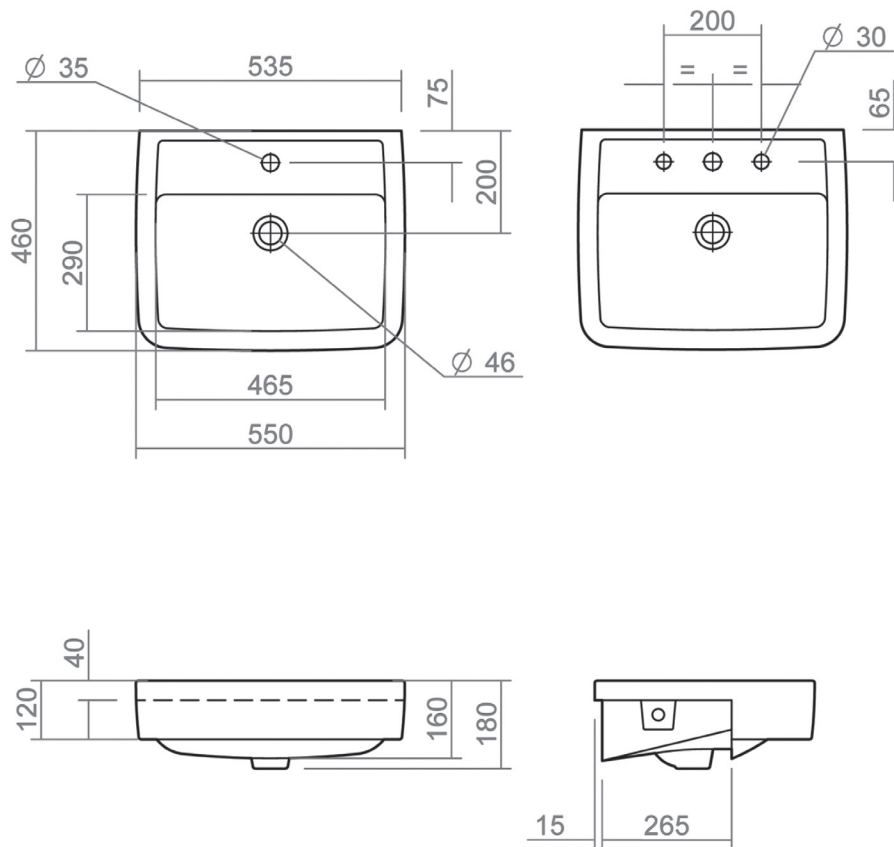

## COLLECTION

SILVERDALE  
GREAT BRITAIN

550mm semi countertop basin

Silverdale Ltd  
Silverdale Road,  
Newcastle Under Lyme,  
Staffordshire,  
ST5 6EH.

Telephone: 01782 717 175 Facsimile: 01782 717 166