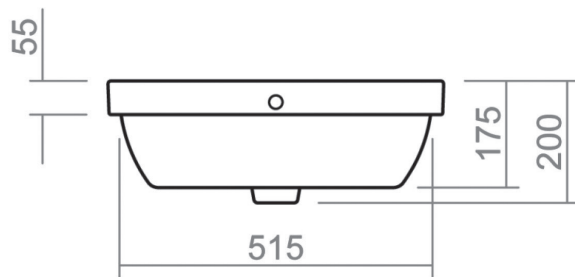

RICHMOND COLLECTION

550mm semi countertop basin

Silverdale Ltd
Silverdale Road,
Newcastle Under Lyme,
Staffordshire,
ST5 6EH.

Telephone: 01782 717 175 Facsimile: 01782 717 166

Email: sales@silverdalebathrooms.co.uk