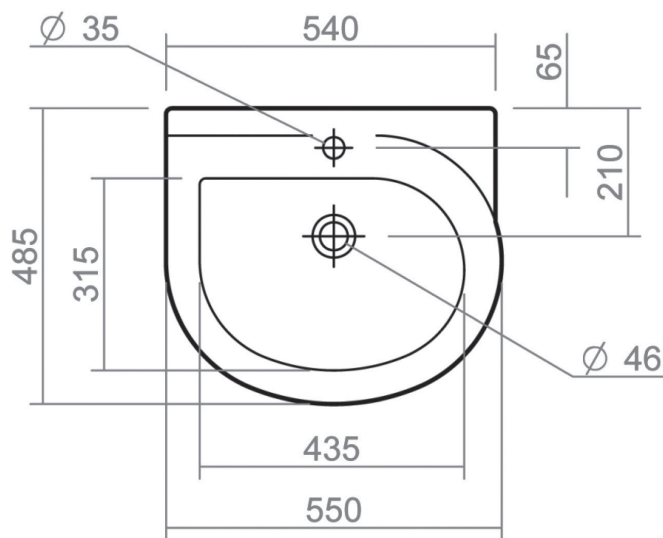

RICHMOND COLLECTION

550mm semi countertop basin

Silverdale Ltd
Silverdale Road,
Newcastle Under Lyme,
Staffordshire,
ST5 6EH.

Telephone: 01782 717 175 Facsimile: 01782 717 166

Email: sales@silverdalebathrooms.co.uk