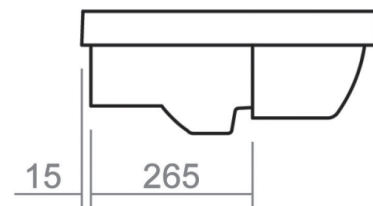

RICHMOND COLLECTION

550mm semi countertop basin

Silverdale Ltd
Silverdale Road,
Newcastle Under Lyme,
Staffordshire,
ST5 6EH.

Telephone: 01782 717 175 Facsimile: 01782 717 166

Email: sales@silverdalebathrooms.co.uk