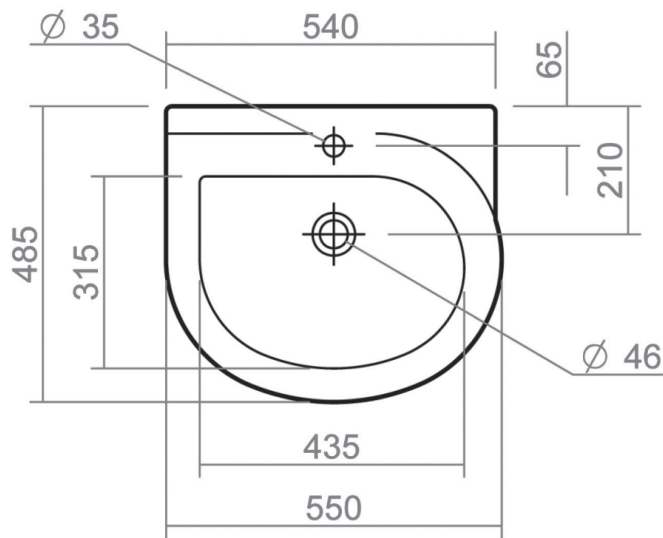

RICHMOND COLLECTION

550mm semi countertop basin

Silverdale Ltd
Silverdale Road,
Newcastle Under Lyme,
Staffordshire,
ST5 6EH.

Telephone: 01782 717 175 Facsimile: 01782 717 166

Email: sales@silverdalebathrooms.co.uk