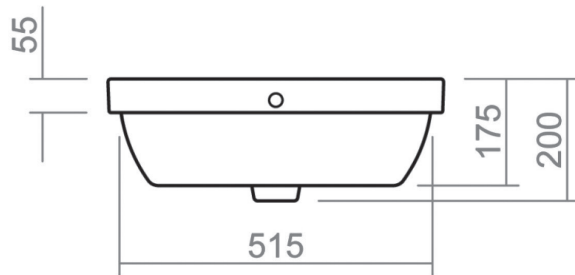

RICHMOND COLLECTION

550mm semi countertop basin

Silverdale Ltd
Silverdale Road,
Newcastle Under Lyme,
Staffordshire,
ST5 6EH.

Telephone: 01782 717 175 Facsimile: 01782 717 166

Email: sales@silverdalebathrooms.co.uk