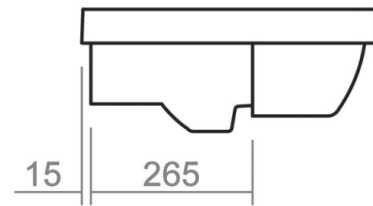

RICHMOND COLLECTION

550mm semi countertop basin

Silverdale Ltd
Silverdale Road,
Newcastle Under Lyme,
Staffordshire,
ST5 6EH.

Telephone: 01782 717 175 Facsimile: 01782 717 166

Email: sales@silverdalebathrooms.co.uk