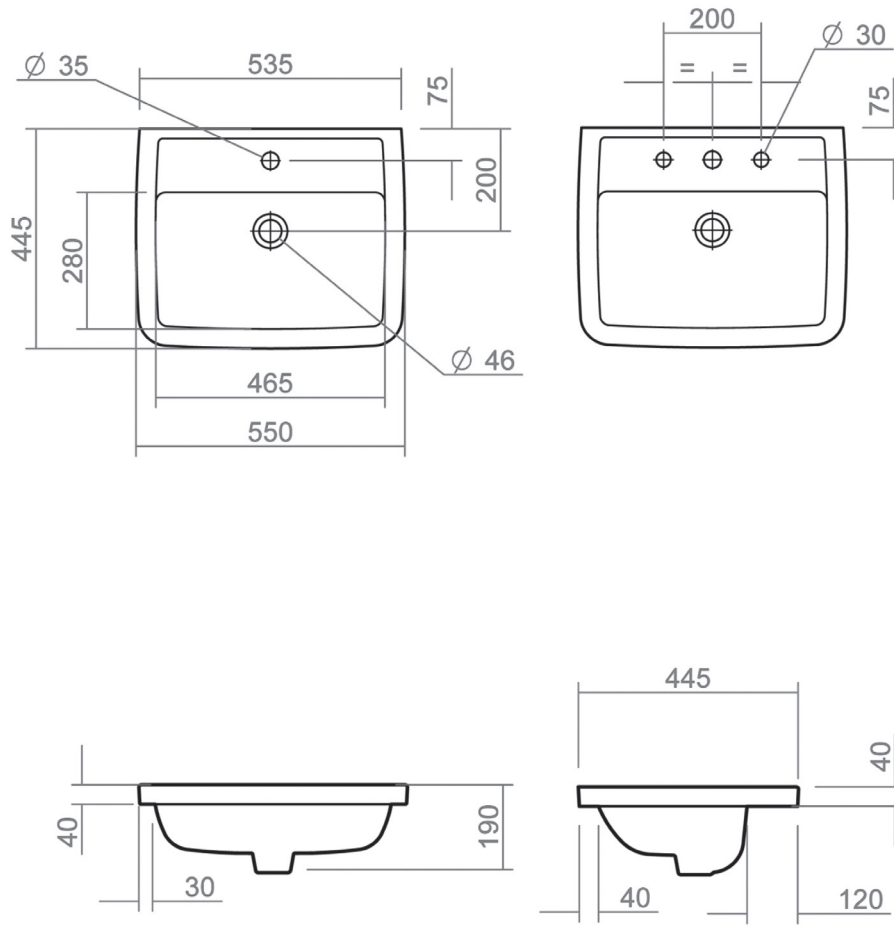

HENLEY COLLECTION

550mm vanity basin

Silverdale Ltd
Silverdale Road,
Newcastle Under Lyme,
Staffordshire,
ST5 6EH.

Telephone: 01782 717 175 Facsimile: 01782 717 166

Email: sales@silverdalebathrooms.co.uk

www.silverdalebathrooms.co.uk