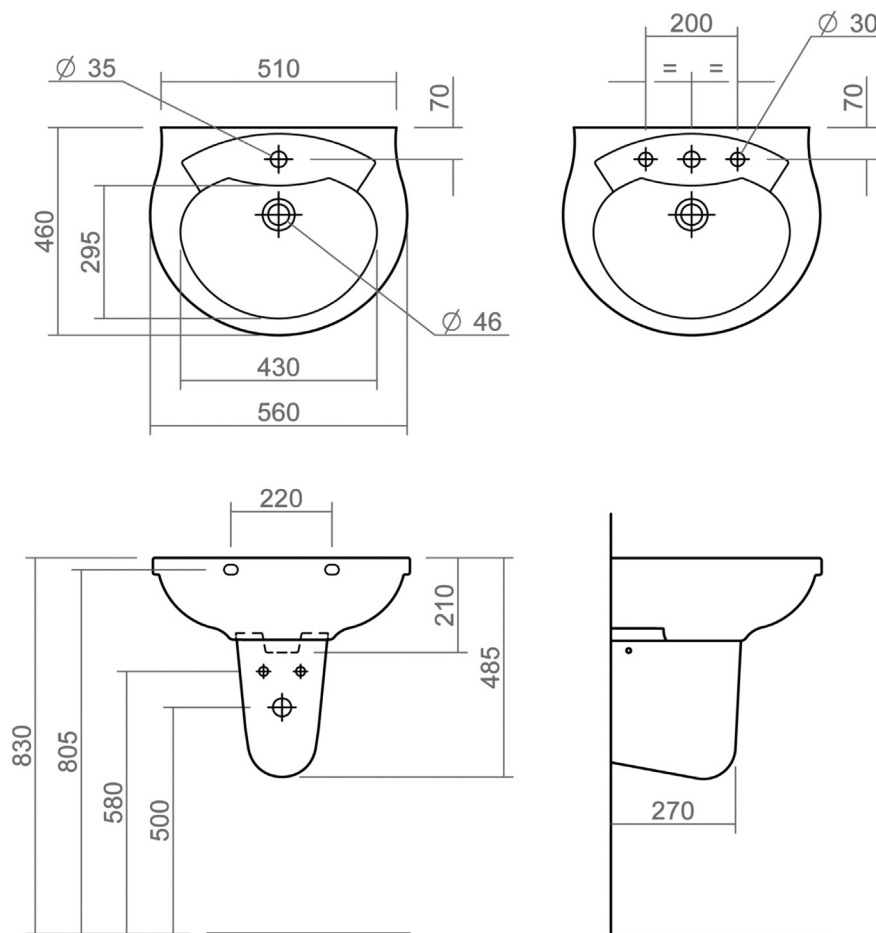

# THAMES COLLECTION

SILVERDALE  
GREAT BRITAIN

560mm basin with Semi pedestal

Silverdale Ltd  
Silverdale Road,  
Newcastle Under Lyme,  
Staffordshire,  
ST5 6EH.

Telephone: 01782 717 175 Facsimile: 01782 717 166