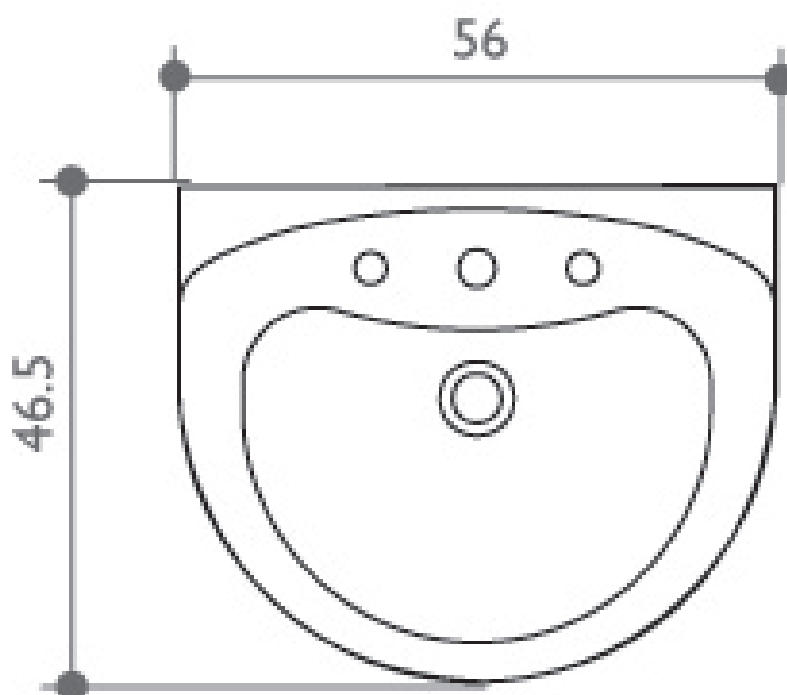

# THAMES

COLLECTION

560mm semi countertop basin

Silverdale Ltd  
Silverdale Road,  
Newcastle Under Lyme,  
Staffordshire,  
ST5 6EH.

Telephone: 01782 717 175 Facsimile: 01782 717 166

Email: [sales@silverdalebathrooms.co.uk](mailto:sales@silverdalebathrooms.co.uk)