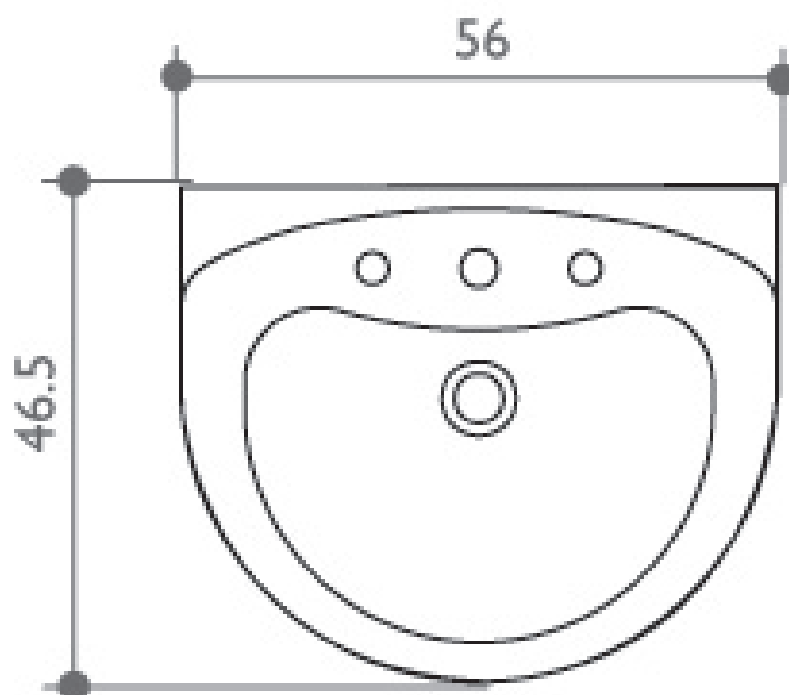

THAMES

COLLECTION

560mm semi countertop basin

Silverdale Ltd
Silverdale Road,
Newcastle Under Lyme,
Staffordshire,
ST5 6EH.

Telephone: 01782 717 175 Facsimile: 01782 717 166

Email: sales@silverdalebathrooms.co.uk