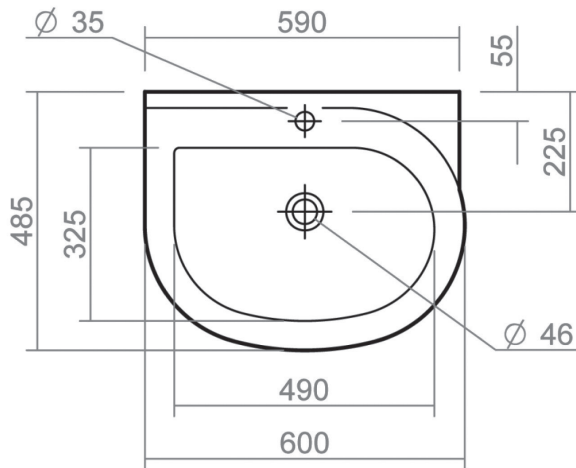

RICHMOND COLLECTION

600mm basin with Full pedestal

Silverdale Ltd
Silverdale Road,
Newcastle Under Lyme,
Staffordshire,
ST5 6EH.

Telephone: 01782 717 175 Facsimile: 01782 717 166

Email: sales@silverdalebathrooms.co.uk