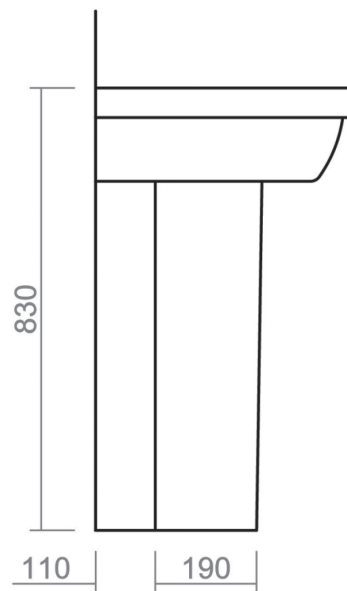

RICHMOND COLLECTION

600mm basin with Full pedestal

Silverdale Ltd
Silverdale Road,
Newcastle Under Lyme,
Staffordshire,
ST5 6EH.

Telephone: 01782 717 175 Facsimile: 01782 717 166

Email: sales@silverdalebathrooms.co.uk