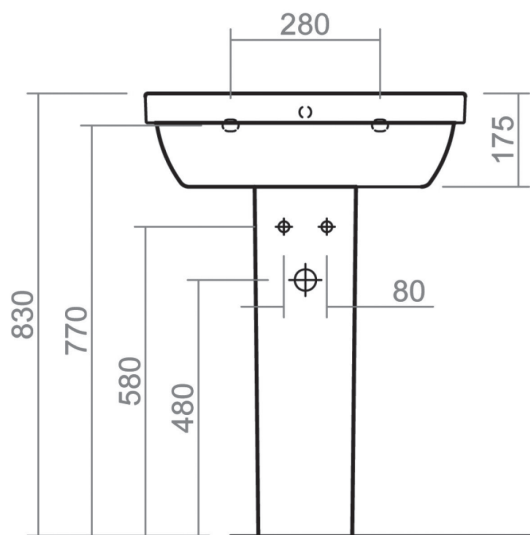

RICHMOND COLLECTION

600mm basin with Full pedestal

Silverdale Ltd
Silverdale Road,
Newcastle Under Lyme,
Staffordshire,
ST5 6EH.

Telephone: 01782 717 175 Facsimile: 01782 717 166

Email: sales@silverdalebathrooms.co.uk