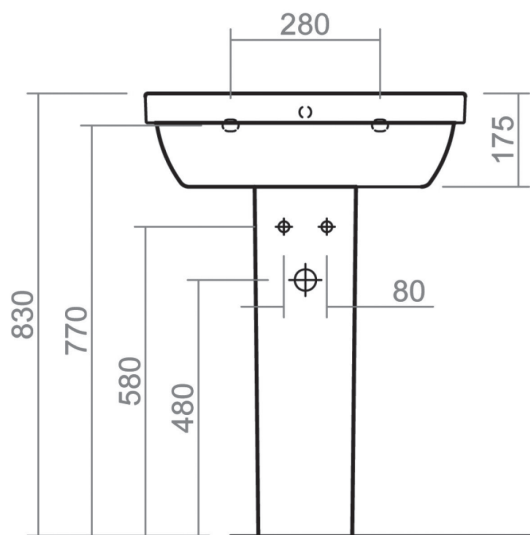

# RICHMOND COLLECTION

600mm basin with Full pedestal

Silverdale Ltd  
Silverdale Road,  
Newcastle Under Lyme,  
Staffordshire,  
ST5 6EH.

Telephone: 01782 717 175 Facsimile: 01782 717 166

Email: [sales@silverdalebathrooms.co.uk](mailto:sales@silverdalebathrooms.co.uk)