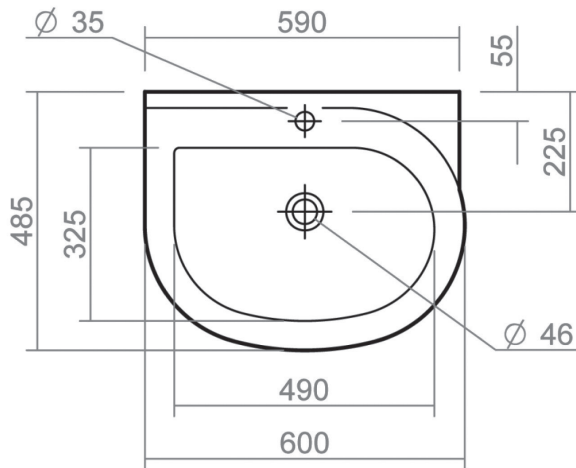

# RICHMOND COLLECTION

600mm basin with Full pedestal

Silverdale Ltd  
Silverdale Road,  
Newcastle Under Lyme,  
Staffordshire,  
ST5 6EH.

Telephone: 01782 717 175 Facsimile: 01782 717 166

Email: [sales@silverdalebathrooms.co.uk](mailto:sales@silverdalebathrooms.co.uk)