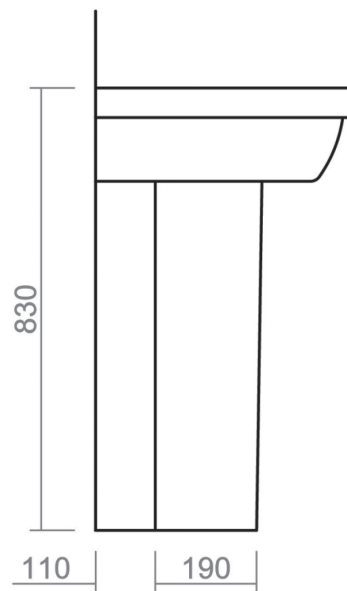

# RICHMOND COLLECTION

600mm basin with Full pedestal

Silverdale Ltd  
Silverdale Road,  
Newcastle Under Lyme,  
Staffordshire,  
ST5 6EH.

Telephone: 01782 717 175 Facsimile: 01782 717 166

Email: [sales@silverdalebathrooms.co.uk](mailto:sales@silverdalebathrooms.co.uk)