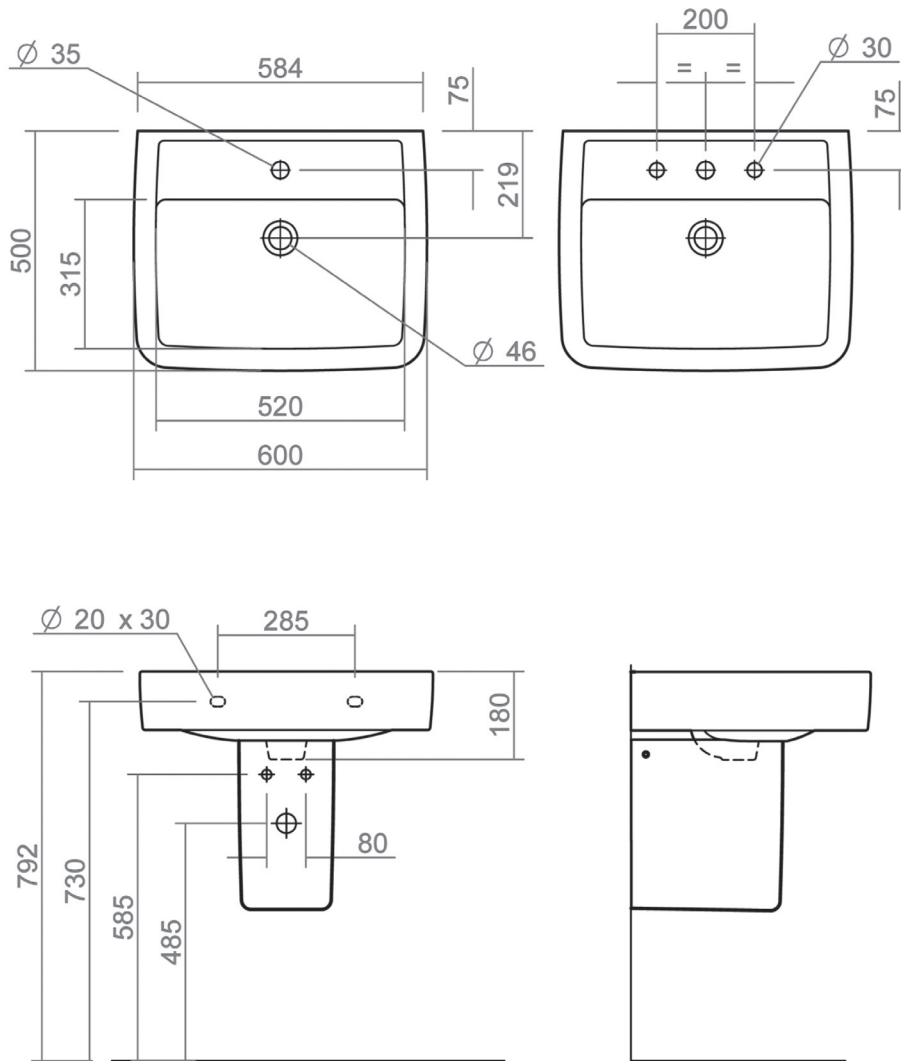

HENLEY COLLECTION

SILVERDALE
GREAT BRITAIN

600mm basin with Semi pedestal

Silverdale Ltd
Silverdale Road,
Newcastle Under Lyme,
Staffordshire,
ST5 6EH.

Telephone: 01782 717 175 Facsimile: 01782 717 166

Email: sales@silverdalebathrooms.co.uk