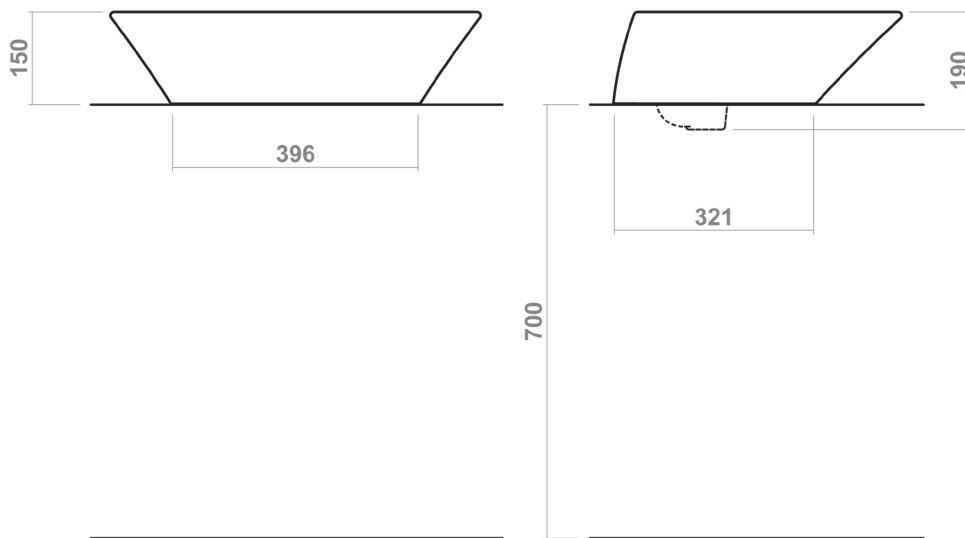

# OXBRIDGE COLLECTION

SILVERDALE  
GREAT BRITAIN

600mm countertop basin

Silverdale Ltd  
Silverdale Road,  
Newcastle Under Lyme,  
Staffordshire,  
ST5 6EH.

Telephone: 01782 717 175 Facsimile: 01782 717 166