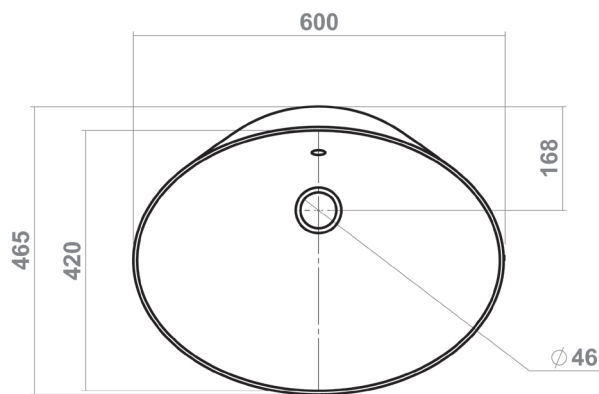

# OXBRIDGE COLLECTION

SILVERDALE  
GREAT BRITAIN

600mm countertop basin

Silverdale Ltd  
Silverdale Road,  
Newcastle Under Lyme,  
Staffordshire,  
ST5 6EH.

Telephone: 01782 717 175 Facsimile: 01782 717 166