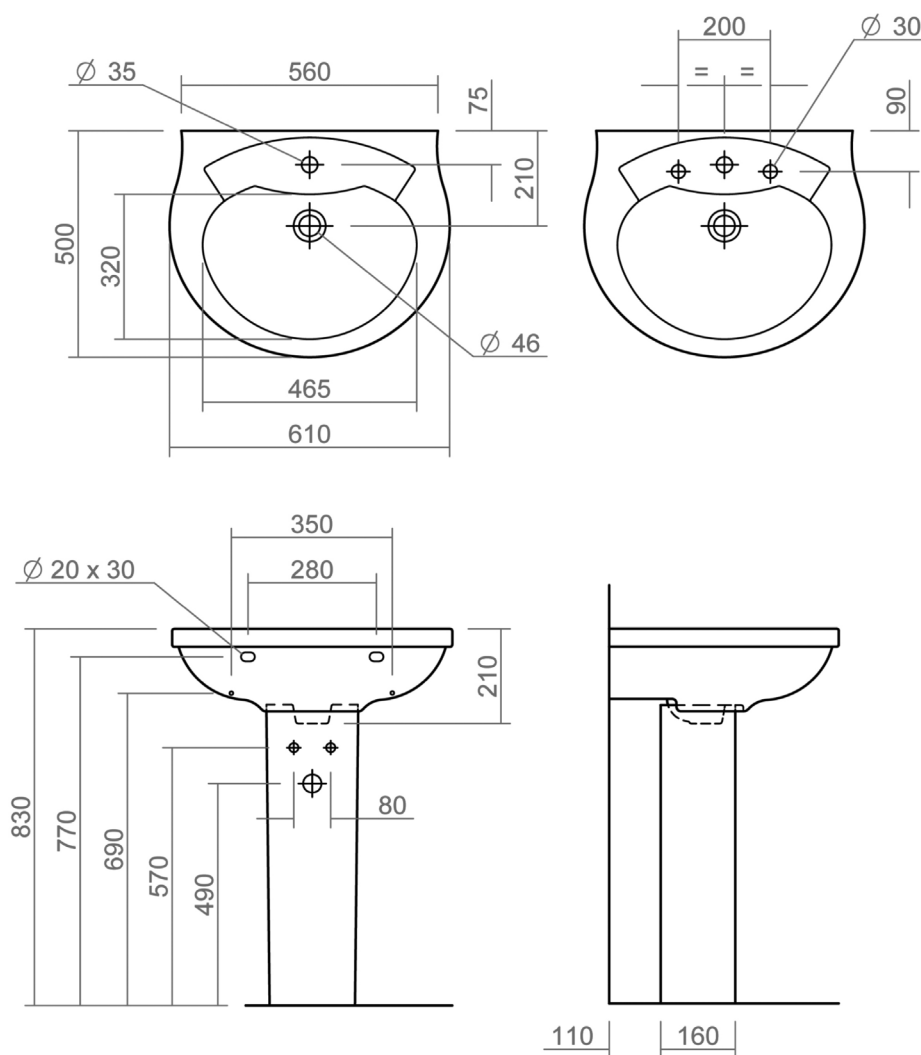

THAMES COLLECTION

SILVERDALE
GREAT BRITAIN

610mm basin with Full pedestal

Silverdale Ltd
Silverdale Road,
Newcastle Under Lyme,
Staffordshire,
ST5 6EH.

Telephone: 01782 717 175 Facsimile: 01782 717 166

Email: sales@silverdalebathrooms.co.uk