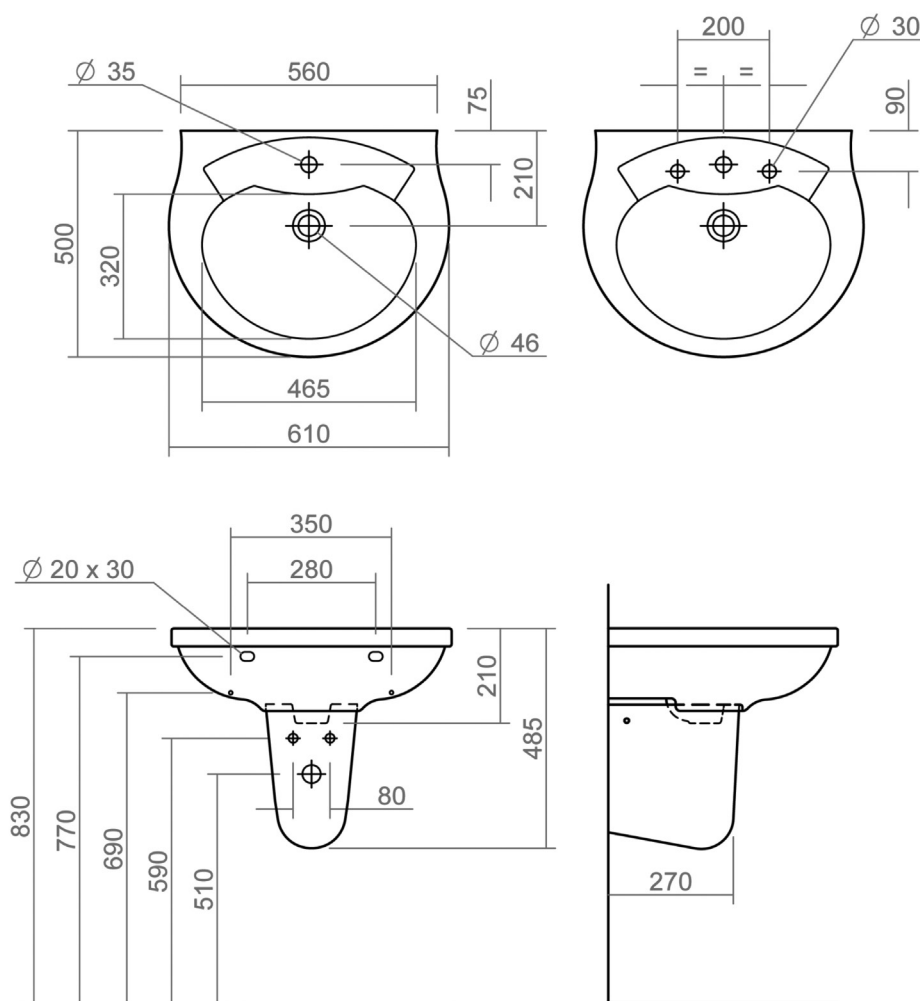

THAMES COLLECTION

SILVERDALE
GREAT BRITAIN

610mm basin with Semi pedestal

Silverdale Ltd
Silverdale Road,
Newcastle Under Lyme,
Staffordshire,
ST5 6EH.

Telephone: 01782 717 175 Facsimile: 01782 717 166

Email: sales@silverdalebathrooms.co.uk