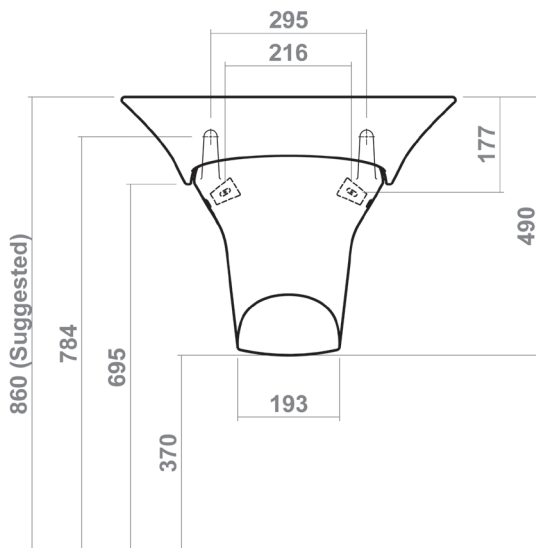

OXBRIDGE COLLECTION

SILVERDALE
GREAT BRITAIN

630mm basin with Semi pedestal

N.B.
Use 'Slimline Horizontal Waste'
31560006

Silverdale Ltd
Silverdale Road,
Newcastle Under Lyme,
Staffordshire,
ST5 6EH.

Telephone: 01782 717 175 Facsimile: 01782 717 166