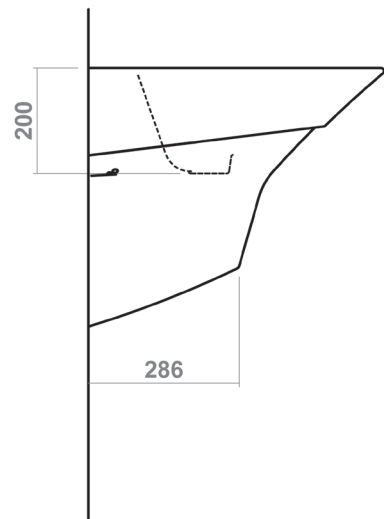

OXBRIDGE COLLECTION

SILVERDALE
GREAT BRITAIN

630mm basin with Semi pedestal

N.B.
Use 'Slimline Horizontal Waste'
31560006

Silverdale Ltd
Silverdale Road,
Newcastle Under Lyme,
Staffordshire,
ST5 6EH.

Telephone: 01782 717 175 Facsimile: 01782 717 166