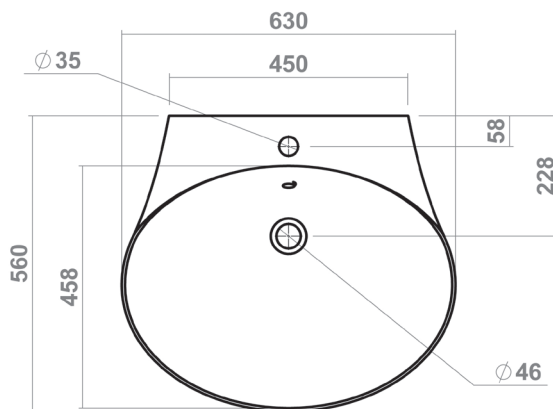

OXBRIDGE COLLECTION

SILVERDALE
GREAT BRITAIN

630mm basin with Semi pedestal

N.B.
Use 'Slimline Horizontal Waste'
31560006

Silverdale Ltd
Silverdale Road,
Newcastle Under Lyme,
Staffordshire,
ST5 6EH.

Telephone: 01782 717 175 Facsimile: 01782 717 166