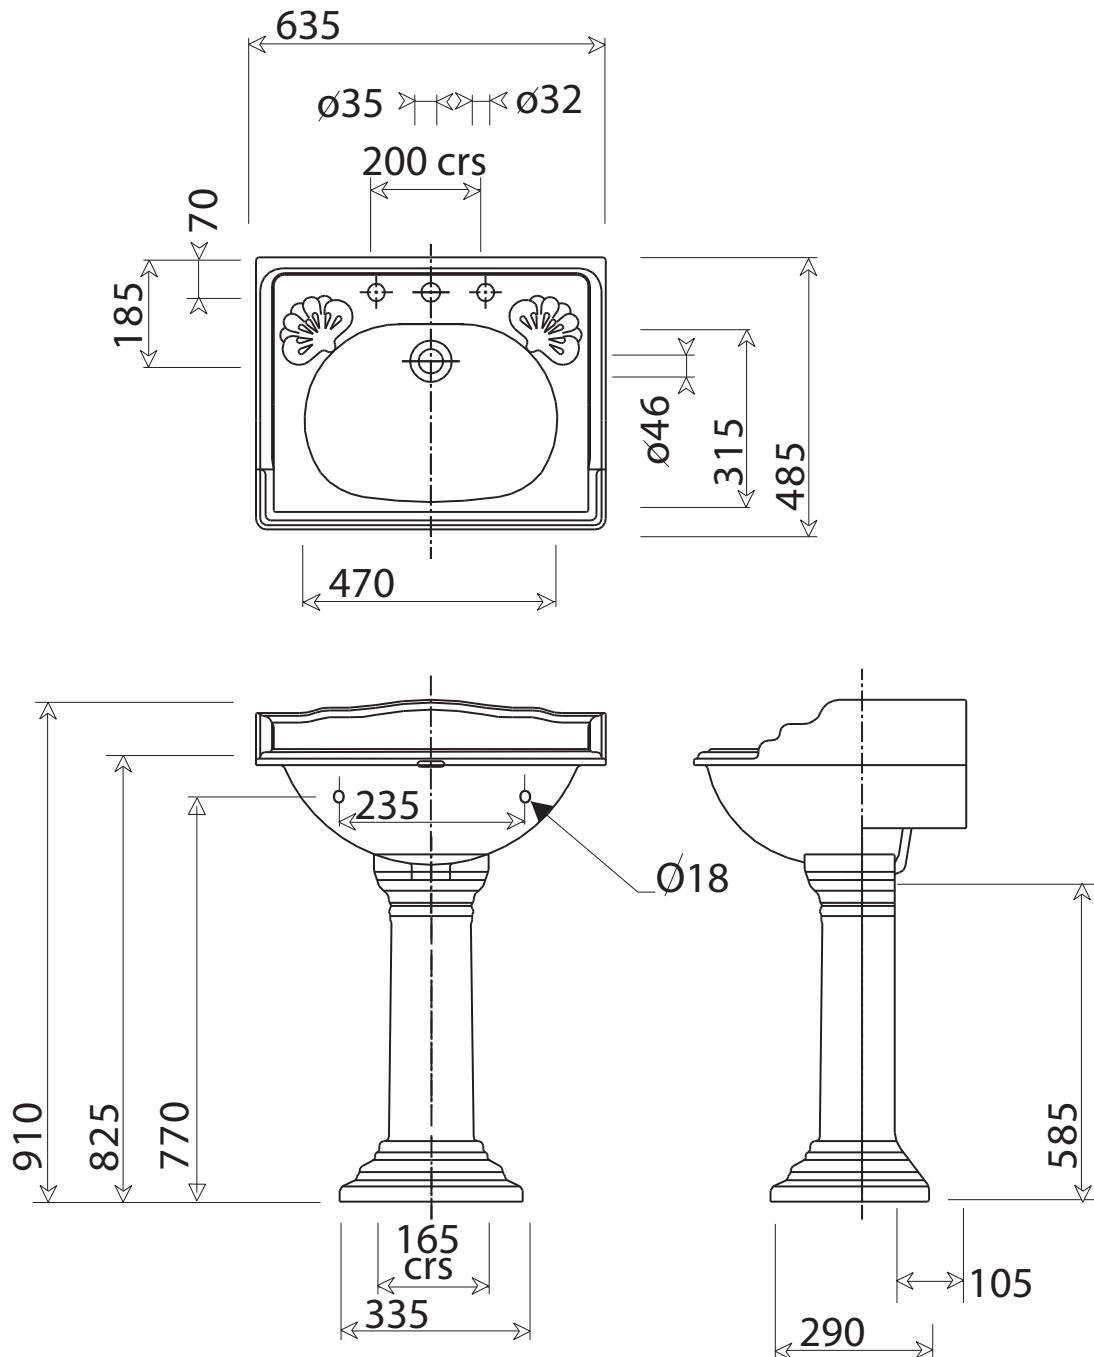

Victorian 635mm Basin (2 or 3 Tap Hole)
with Unfluted Pedestal

Silverdale Bathrooms

Silverdale Road, Newcastle Under Lyme, Staffordshire, ST5 6EL.

Telephone: 01782 717175 Facsimile: 01782 717166

Email: sales@silverdalebathrooms.co.uk