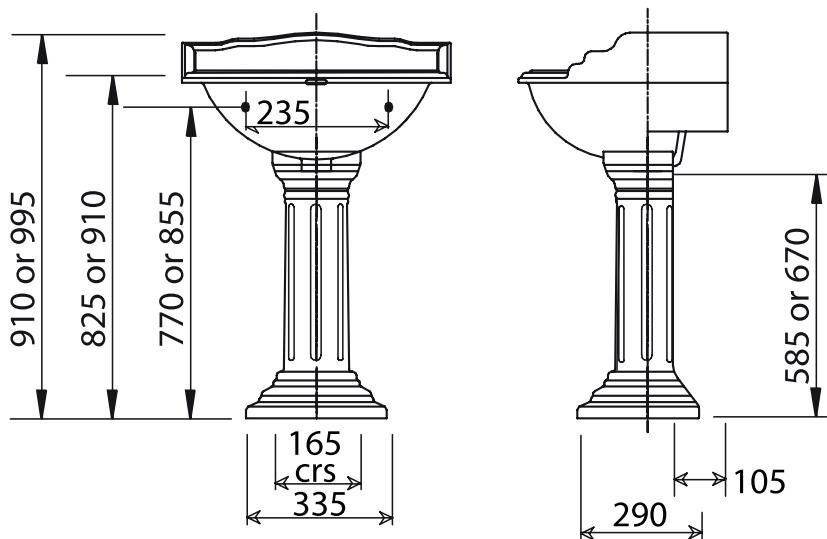

Victoria 635mm Basin (2 or 3 Tap Hole)

Standard pedestal

Tall pedestal

Available in fluted
and unfluted

Silverdale Bathrooms

Silverdale Road, Newcastle Under Lyme, Staffordshire, ST5 6EL.

Telephone: 01782 717175 Facsimile: 01782 717166