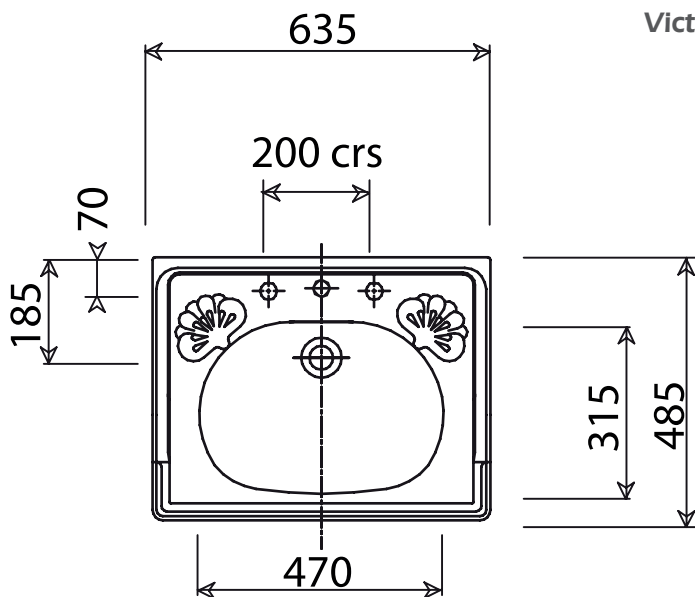

Victoria 635mm Basin (2 or 3 Tap Hole)

Standard pedestal

Tall pedestal

Available in fluted
and unfluted

Silverdale Bathrooms

Silverdale Road, Newcastle Under Lyme, Staffordshire, ST5 6EL.

Telephone: 01782 717175 Facsimile: 01782 717166