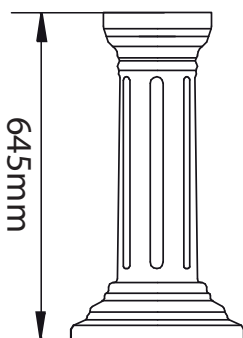

Victoria 635mm Basin (2 or 3 Tap Hole)

Standard pedestal

Tall pedestal

Available in fluted
and unfluted

Silverdale Bathrooms

Silverdale Road, Newcastle Under Lyme, Staffordshire, ST5 6EL.

Telephone: 01782 717175 Facsimile: 01782 717166