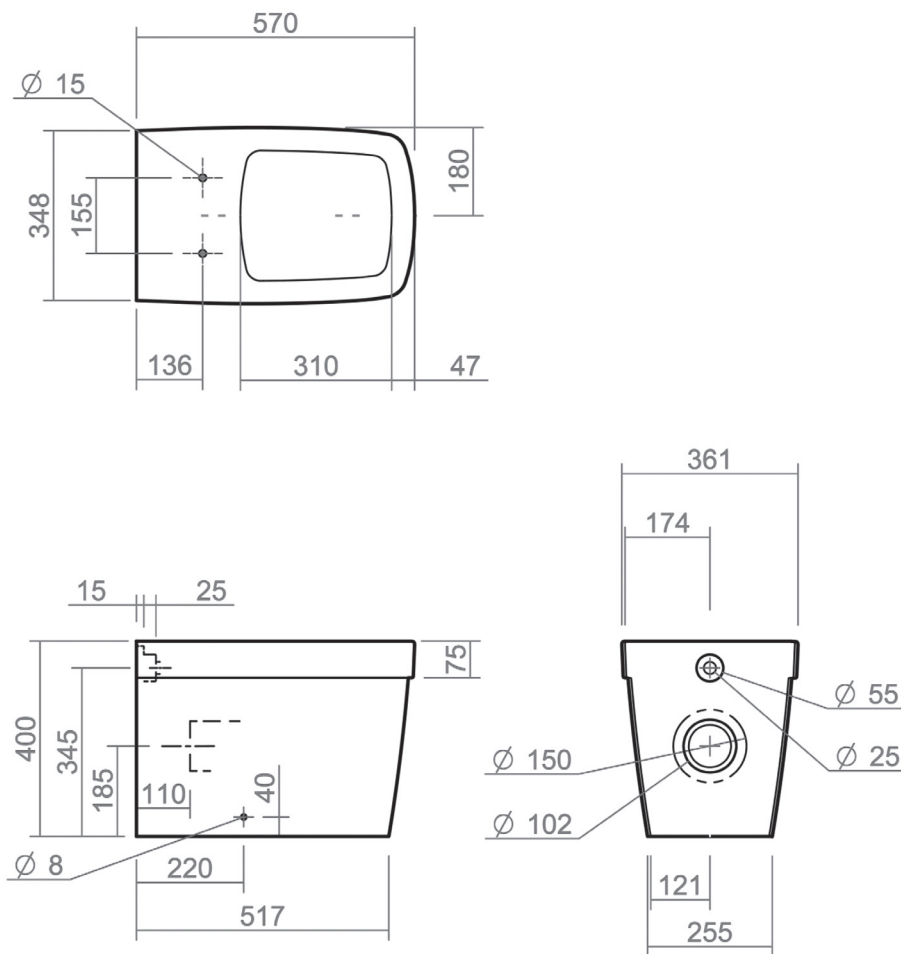

Back to wall WC pan

SQUARE BTW PAN - ATOL / AURA / BORDO

Silverdale Ltd
Silverdale Road,
Newcastle Under Lyme,
Staffordshire,
ST5 6EH.

Telephone: 01782 717 175 Facsimile: 01782 717 166

Email: sales@silverdalebathrooms.co.uk