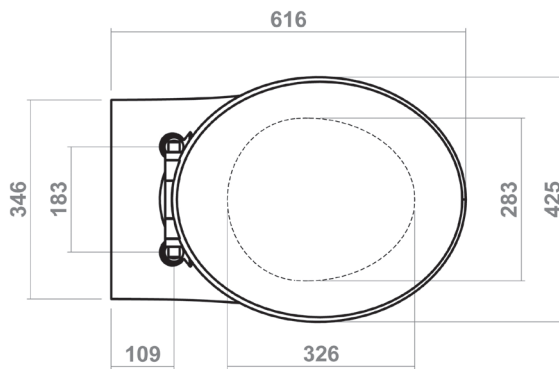

OXBRIDGE COLLECTION

Back to wall WC pan

Silverdale Ltd
Silverdale Road,
Newcastle Under Lyme,
Staffordshire,
ST5 6EH.

Telephone: 01782 717 175 Facsimile: 01782 717 166

Email: sales@silverdalebathrooms.co.uk