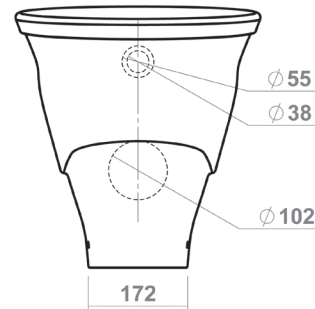

OXBRIDGE COLLECTION

Back to wall WC pan

Silverdale Ltd
Silverdale Road,
Newcastle Under Lyme,
Staffordshire,
ST5 6EH.

Telephone: 01782 717 175 Facsimile: 01782 717 166

Email: sales@silverdalebathrooms.co.uk