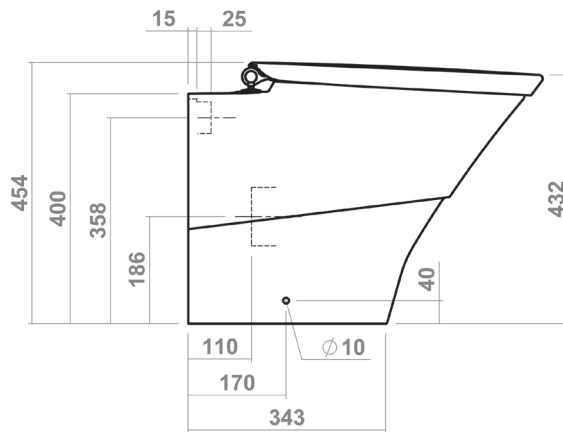

OXBRIDGE COLLECTION

Back to wall WC pan

Silverdale Ltd
Silverdale Road,
Newcastle Under Lyme,
Staffordshire,
ST5 6EH.

Telephone: 01782 717 175 Facsimile: 01782 717 166

Email: sales@silverdalebathrooms.co.uk