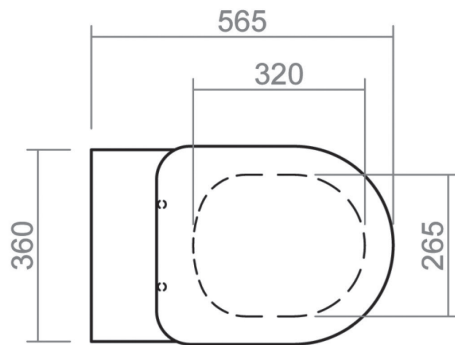

# RICHMOND COLLECTION

SILVERDALE  
GREAT BRITAIN

Back to wall WC pan

Silverdale Ltd  
Silverdale Road,  
Newcastle Under Lyme,  
Staffordshire,  
ST5 6EH.

Telephone: 01782 717 175 Facsimile: 01782 717 166