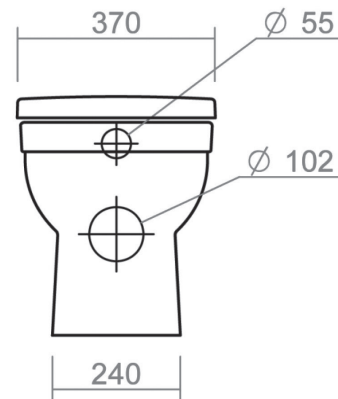

# RICHMOND COLLECTION

SILVERDALE  
GREAT BRITAIN

Back to wall WC pan

Silverdale Ltd  
Silverdale Road,  
Newcastle Under Lyme,  
Staffordshire,  
ST5 6EH.

Telephone: 01782 717 175 Facsimile: 01782 717 166