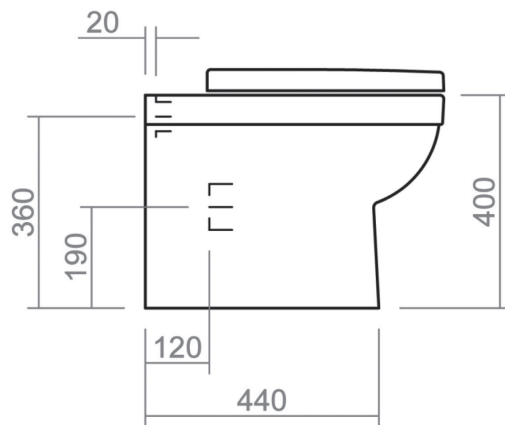

# RICHMOND COLLECTION

SILVERDALE  
GREAT BRITAIN

Back to wall WC pan

Silverdale Ltd  
Silverdale Road,  
Newcastle Under Lyme,  
Staffordshire,  
ST5 6EH.

Telephone: 01782 717 175 Facsimile: 01782 717 166