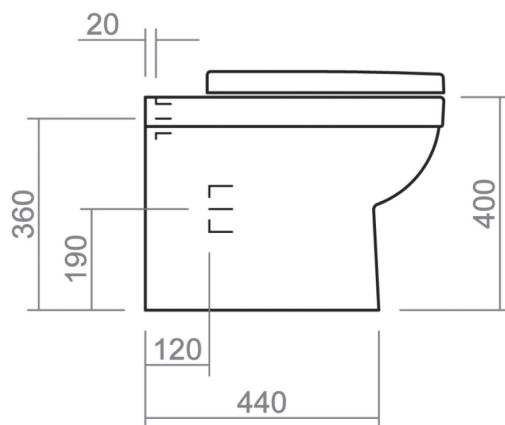

RICHMOND COLLECTION

SILVERDALE
GREAT BRITAIN

Back to wall WC pan

Silverdale Ltd
Silverdale Road,
Newcastle Under Lyme,
Staffordshire,
ST5 6EH.

Telephone: 01782 717 175 Facsimile: 01782 717 166

Email: sales@silverdalebathrooms.co.uk