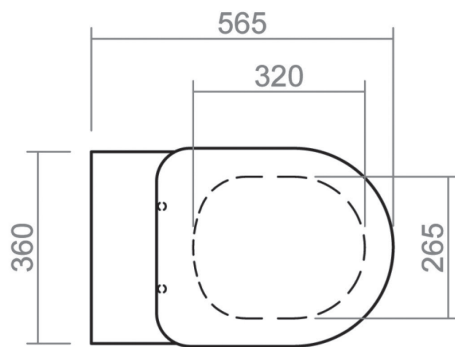

RICHMOND COLLECTION

SILVERDALE
GREAT BRITAIN

Back to wall WC pan

Silverdale Ltd
Silverdale Road,
Newcastle Under Lyme,
Staffordshire,
ST5 6EH.

Telephone: 01782 717 175 Facsimile: 01782 717 166

Email: sales@silverdalebathrooms.co.uk