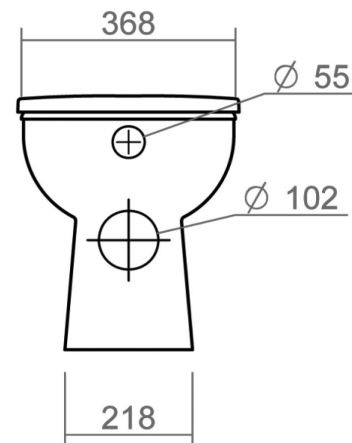

THAMES COLLECTION

SILVERDALE
GREAT BRITAIN

Back to wall WC pan

Silverdale Ltd
Silverdale Road,
Newcastle Under Lyme,
Staffordshire,
ST5 6EH.

Telephone: 01782 717 175 Facsimile: 01782 717 166

Email: sales@silverdalebathrooms.co.uk