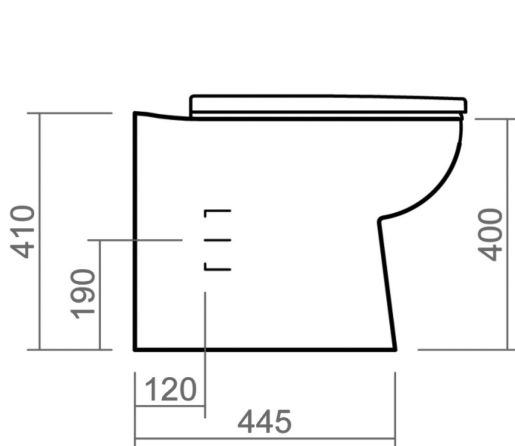

THAMES COLLECTION

SILVERDALE
GREAT BRITAIN

Back to wall WC pan

Silverdale Ltd
Silverdale Road,
Newcastle Under Lyme,
Staffordshire,
ST5 6EH.

Telephone: 01782 717 175 Facsimile: 01782 717 166

Email: sales@silverdalebathrooms.co.uk