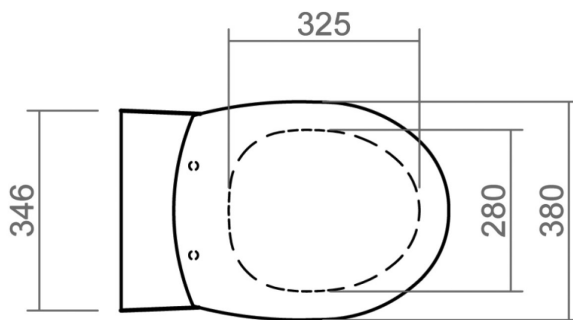

THAMES COLLECTION

SILVERDALE
GREAT BRITAIN

Back to wall WC pan

Silverdale Ltd
Silverdale Road,
Newcastle Under Lyme,
Staffordshire,
ST5 6EH.

Telephone: 01782 717 175 Facsimile: 01782 717 166

Email: sales@silverdalebathrooms.co.uk