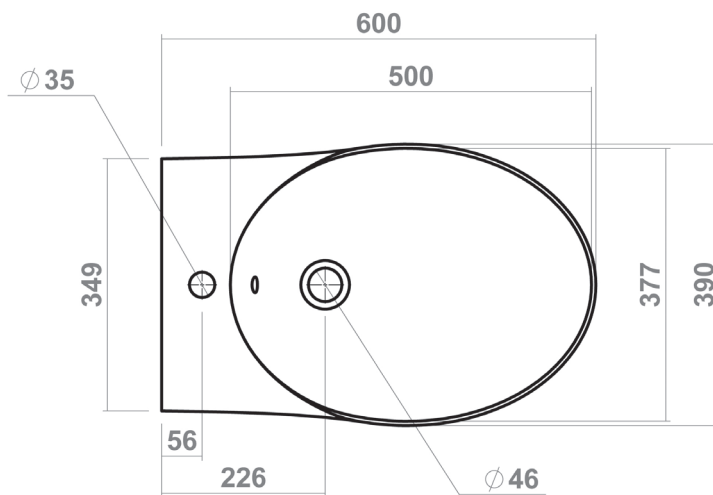

OXBRIDGE COLLECTION

Back to wall bidet

Silverdale Ltd
Silverdale Road,
Newcastle Under Lyme,
Staffordshire,
ST5 6EH.

Telephone: 01782 717 175 Facsimile: 01782 717 166

Email: sales@silverdalebathrooms.co.uk