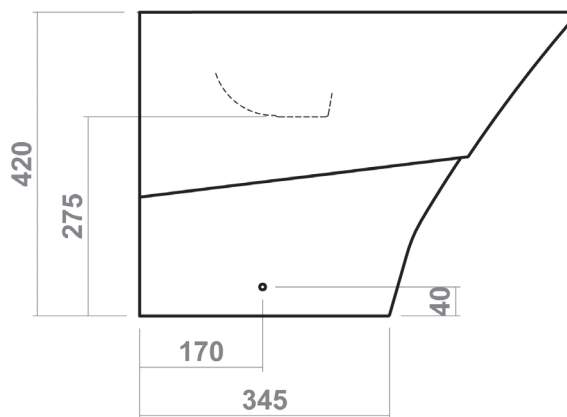

OXBRIDGE COLLECTION

Back to wall bidet

Silverdale Ltd
Silverdale Road,
Newcastle Under Lyme,
Staffordshire,
ST5 6EH.

Telephone: 01782 717 175 Facsimile: 01782 717 166

Email: sales@silverdalebathrooms.co.uk