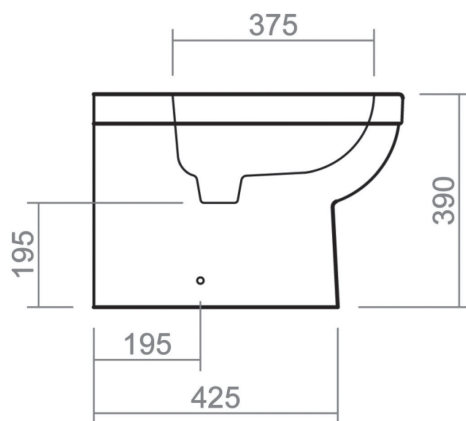

RICHMOND COLLECTION

SILVERDALE
GREAT BRITAIN

Back to wall bidet

Silverdale Ltd
Silverdale Road,
Newcastle Under Lyme,
Staffordshire,
ST5 6EH.

Telephone: 01782 717 175 Facsimile: 01782 717 166

Email: sales@silverdalebathrooms.co.uk