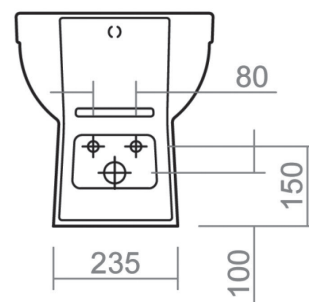

RICHMOND COLLECTION

SILVERDALE
GREAT BRITAIN

Back to wall bidet

Silverdale Ltd
Silverdale Road,
Newcastle Under Lyme,
Staffordshire,
ST5 6EH.

Telephone: 01782 717 175 Facsimile: 01782 717 166

Email: sales@silverdalebathrooms.co.uk