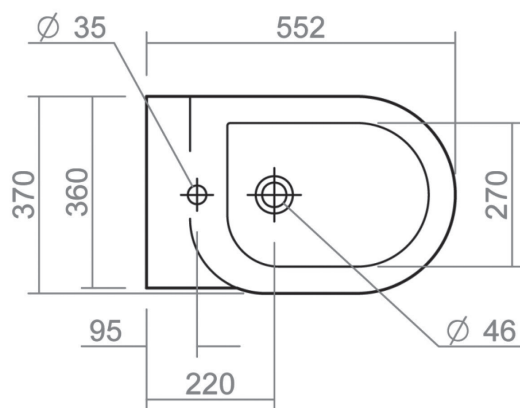

RICHMOND COLLECTION

SILVERDALE
GREAT BRITAIN

Back to wall bidet

Silverdale Ltd
Silverdale Road,
Newcastle Under Lyme,
Staffordshire,
ST5 6EH.

Telephone: 01782 717 175 Facsimile: 01782 717 166

Email: sales@silverdalebathrooms.co.uk