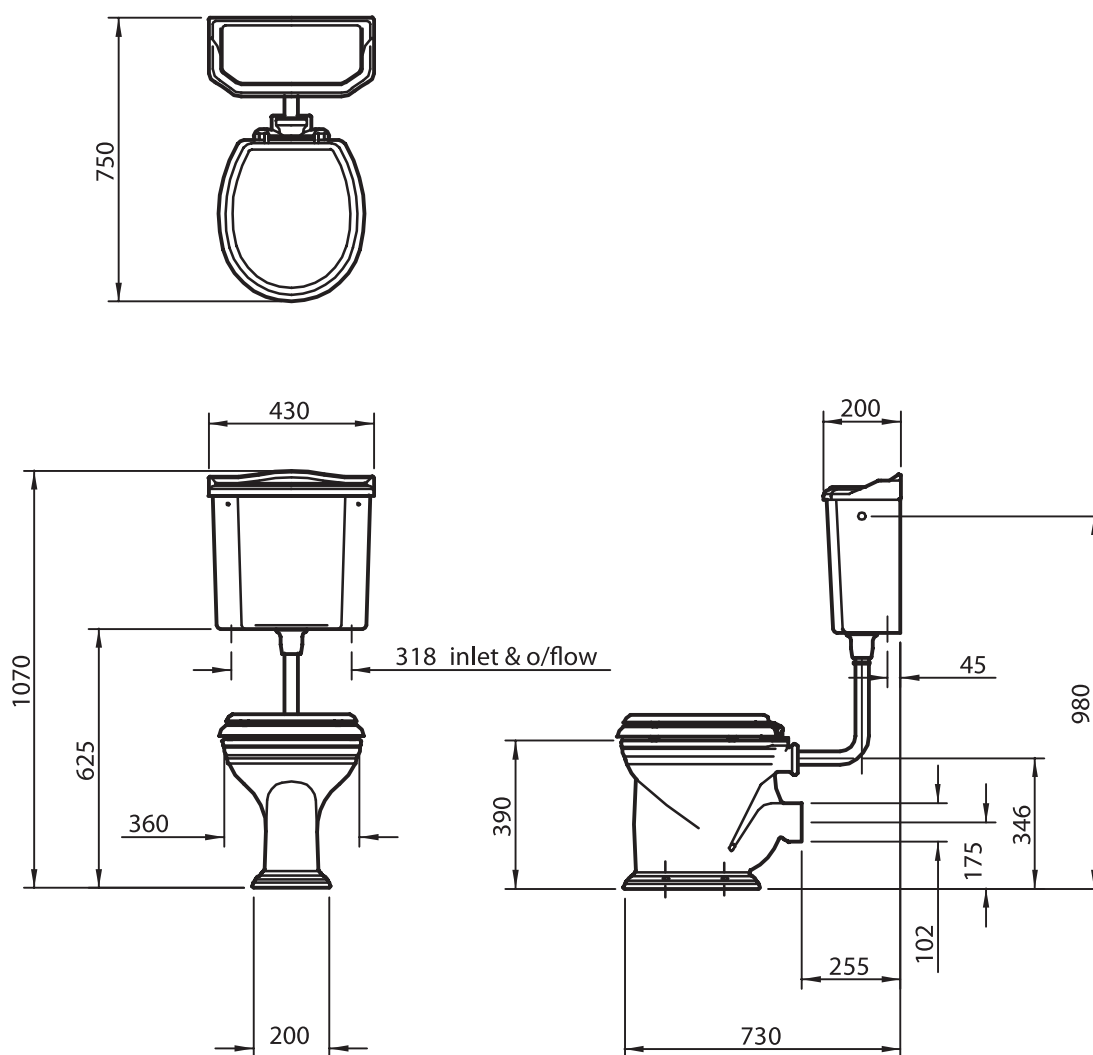

Low Level Closet and Cistern

scale 1:20

Issue 4

file ref. ballwc\_feb2001.dft

05/02