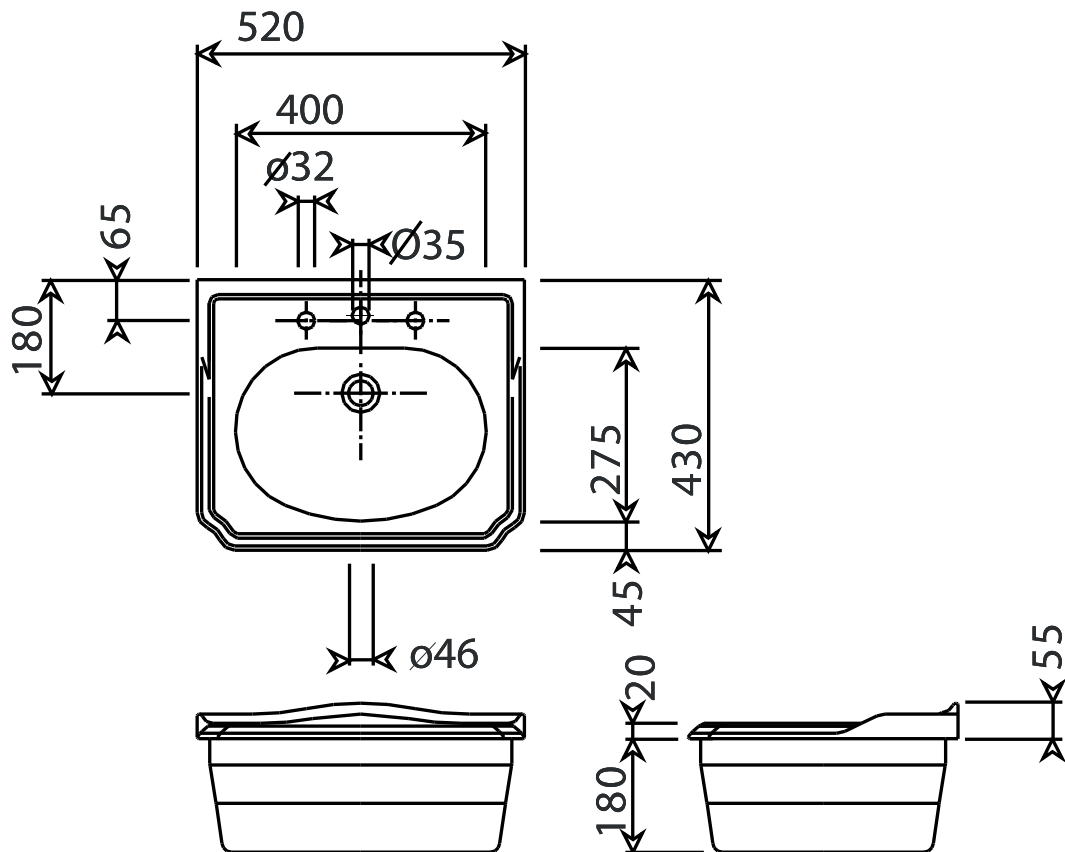

## Balasani 520mm Vanity Inset Basin (2 or 3 Tap Hole)