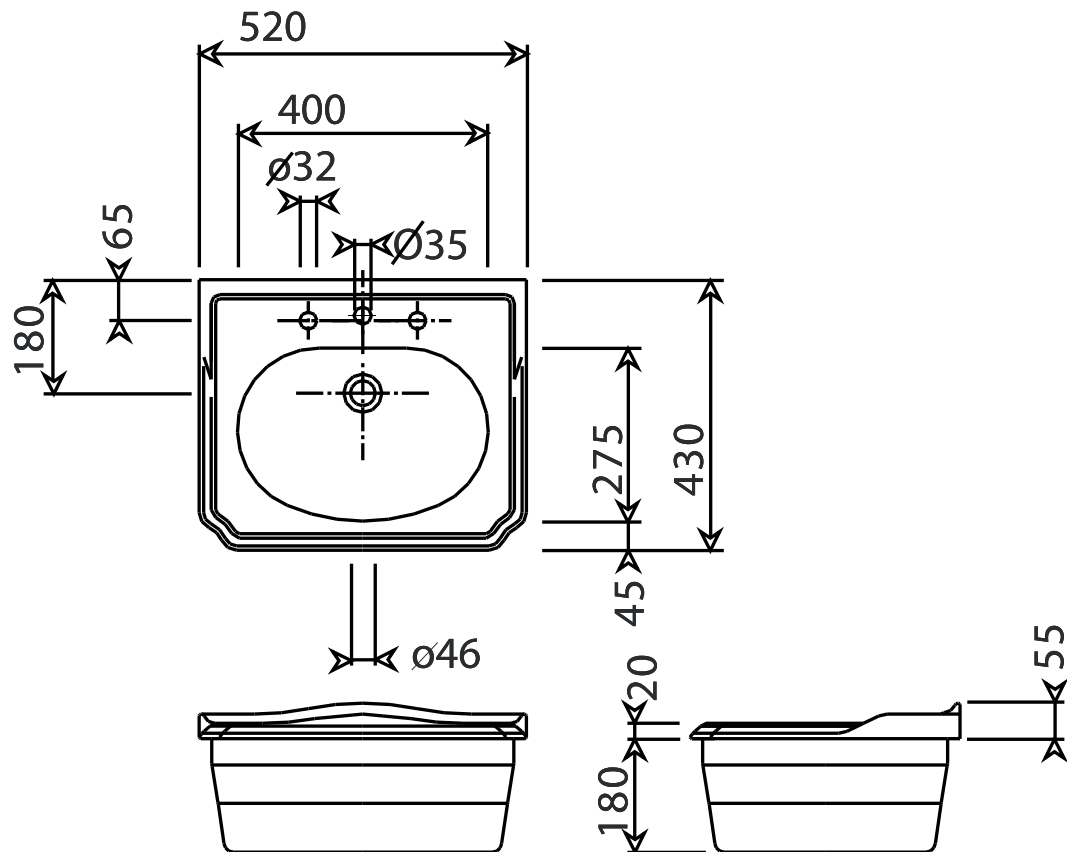

Balasani 520mm Vanity Inset Basin (2 or 3 Tap Hole)

Silverdale Bathrooms

Silverdale Road, Newcastle Under Lyme, Staffordshire, ST5 6EL.

Telephone: 01782 717175 Facsimile: 01782 717166

Email: sales@silverdalebathrooms.co.uk