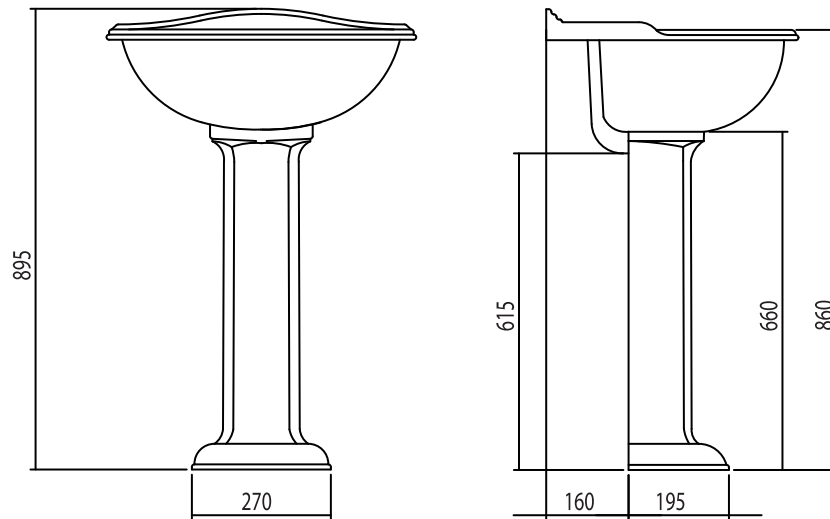

Balasani 600mm Basin (2 or 3 Tap Hole)

Silverdale Bathrooms

Silverdale Road, Newcastle Under Lyme, Staffordshire, ST5 6EL.

Telephone: 01782 717175 Facsimile: 01782 717166

Email: sales@silverdalebathrooms.co.uk