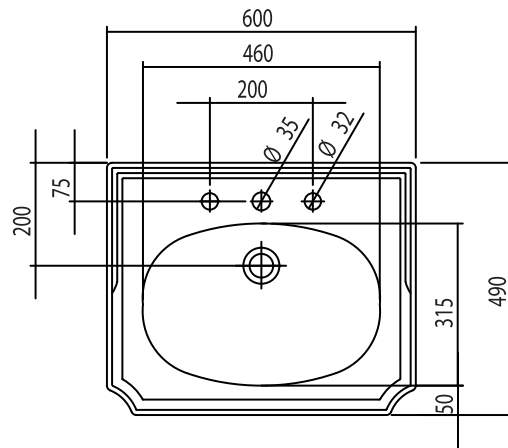

Balasani 600mm Basin (2 or 3 Tap Hole)

Silverdale Bathrooms

Silverdale Road, Newcastle Under Lyme, Staffordshire, ST5 6EL.

Telephone: 01782 717175 Facsimile: 01782 717166

Email: sales@silverdalebathrooms.co.uk