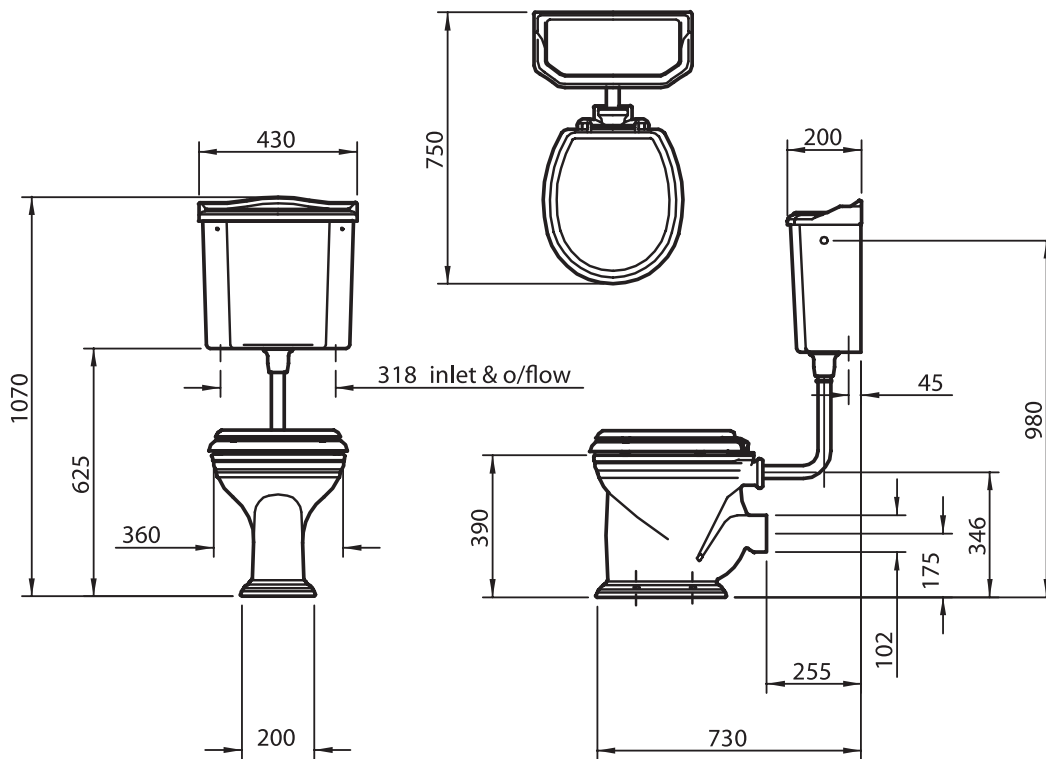

Balasani Low Level Closet & Cistern

Silverdale Bathrooms

Silverdale Road, Newcastle Under Lyme, Staffordshire, ST5 6EL.

Telephone: 01782 717175 Facsimile: 01782 717166

Email: sales@silverdalebathrooms.co.uk